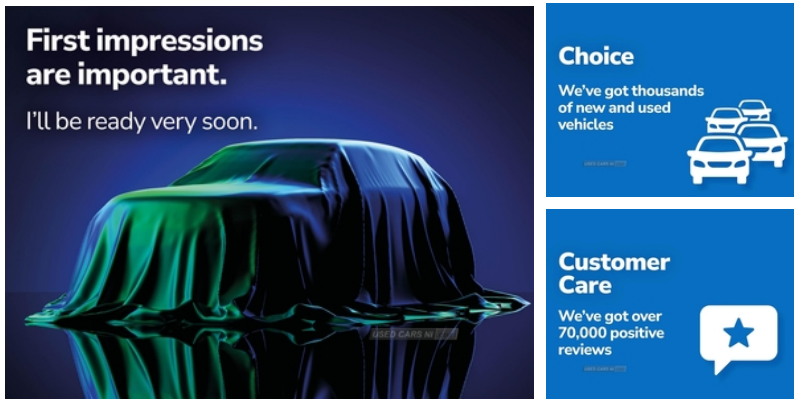

# £19,899

UP TO 10 YEAR WARRANTY

|                  |                       |
|------------------|-----------------------|
| Miles:           | 24000                 |
| Fuel Type:       | Hybrid                |
| Transmission:    | Automatic             |
| Colour:          | White                 |
| Engine Size:     | 1798                  |
| Body Style:      | Sport utility vehicle |
| Insurance group: | 15E                   |
| Reg:             | WGZ8715               |