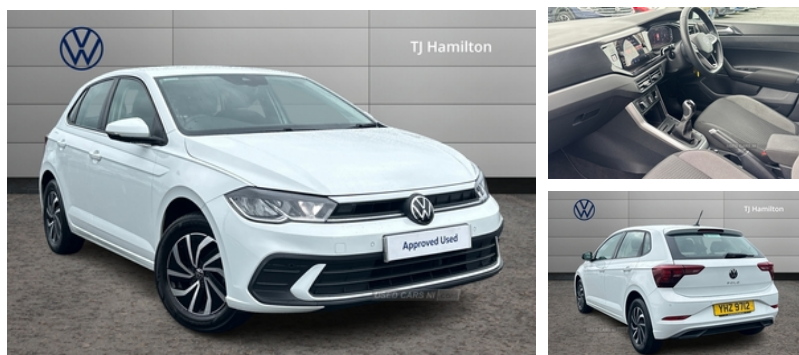

## Volkswagen Polo 1.0 Life 5dr | Sep 2022

# £15,995

Exterior Features, Special solid paint, Safety, Front and rear parking sensors, Miscellaneous, Digital Cockpit Pro with 10.25" Display, Exterior Features, Electric front windows, Heat insulating darkened glass in side and rear windows, Heat insulating glass windscreen, Rain sensor, Rear electric windows, Rear windscreen washer and wiper with interval delay, Front wheel drive, Rear shock absorption, Body colour bumpers, Body colour door handles, Rear side wing doors, Rear fog light, Third brake light, Safety, ABS, ESC (Electronic stability control) + EDL (Electronic Differential lock) and ASR (Traction control), Front assist including city emergency braking, Front disc brakes, Hill hold control, Rear drum brakes, Cruise control + speed limiter, Driver alert system, Lane keeping system Lane Assist, Power assisted speed sensitive steering, Automatic dimming interior rear view mirror, Body colour door mirrors, Power folding adjustable/heated exterior mirrors and front passenger exterior mirror lowering function, 3 point height adj front seatbelts + pretensioners, 3x3 point rear seatbelts, Driver and front passenger airbag with front passenger airbag deactivation, Drivers and front passengers safety optimised head restraints, Extended and predictive pedestrian/ cyclist protection, Front curtain and side airbags with center airbag, Manual child lock in rear doors, Single tone horn, Tyre pressure loss indicator, Audio / Communications, Bluetooth mobile phone interface, Preparation for We connect and We connect plus, Wireless app connect, DAB Digital radio, Diversity antenna for FM reception, Front and rear 6 speakers, Driver Convenience, Standard rear axle, Miscellaneous, Emergency call service, Speedo and rev counter, electronic odometer, trip, service interval display and fuel gauge,