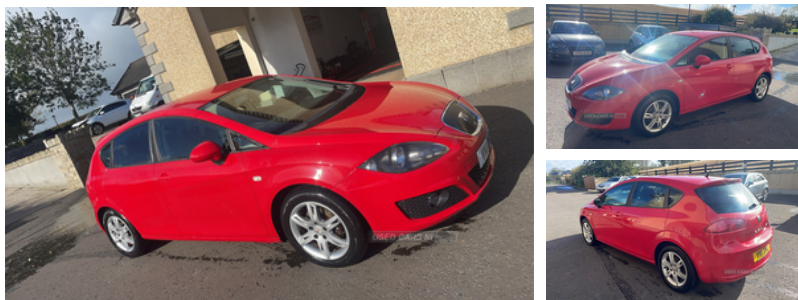

Seat Leon 1.6 TDI CR Ecomotive SE 5dr | May 2011

£3,850

FULL YEARS MOT . FREE ROAD TAX

2011 seat leon cr model

100k

Part history

5 speed Manuel

Cheap insurance

Miles:	99717
Fuel Type:	Diesel
Transmission:	Manual
Colour:	Red
Engine Size:	1598
CO2 Emission:	99
Tax Band:	A (£0 p/a)
Body Style:	Hatchback
Insurance group:	15E
Reg:	VN11DMO

Technical Specs

DIMENSIONS	
Length:	4315mm
Width:	1768mm
Height:	1455mm
Seats:	5
Luggage Capacity (Seats Up):	341L
Gross Weight:	1820KG
Max. Loading Weight:	495KG