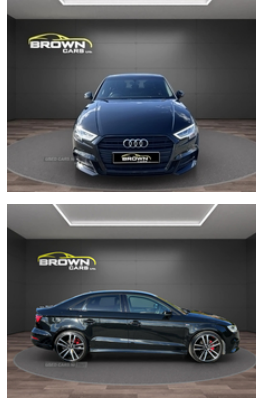

Audi A3 30 TDI 116 Black Edition 4dr S Tronic | Jul 2019

£20,495

*** LOW MILES *****FINANCE AVAILABLE**** . *

****FINANCE AVAILABLE****

**** LOW MILES ****

2019 AUDI A3 Saloon 30 1.6 TDI S-Line Black Edition

Met Black With Black Half Leather Seat's

31,000 Miles

Trip Computer

Cruise Control

Electric Windows

Rear Electric Windows

Climate Control

Front Fog Lights

Body Coloured Bumpers

Electric Door Mirrors

Heated Door Mirrors

Front Armrest

Bluetooth Connection

Immaculate Car Both Inside and out

Brand New wheels & Tyres (optional extra)

£20,495

****FINANCE AVAILABLE****

Miles:	31000
Fuel Type:	Diesel
Transmission:	Semi-Automatic
Colour:	Black
Engine Size:	1598
CO2 Emission:	104
Tax Band:	Petrol/Diesel (£190 p/a)
Body Style:	Saloon
Insurance group:	21E
Reg:	YC19S00