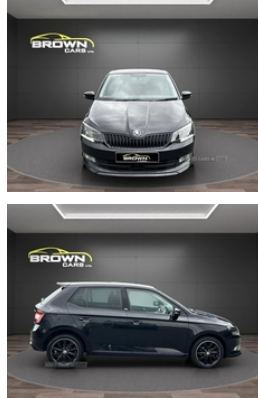

Skoda Fabia 1.2 TSI 90 Monte Carlo 5dr | Jul 2015

£7,750

*** MONTE CARLO ** GLASS ROOF ** FINANCE AVAILABLE ***

Miles:	63000
Fuel Type:	Petrol
Transmission:	Manual
Colour:	Black
Engine Size:	1197
CO2 Emission:	107
Tax Band:	B (£20 p/a)
Body Style:	Hatchback
Insurance group:	8E
Reg:	SR15EUV

FINANCE AVAILABLE *

2015 Skoda Fabia 1.2TSI 90 Monte Carlo

Black With Cloth Interior

63,000 Miles

Full Glass Roof

Multifunctional Steering Wheel

Air Con

Bluetooth

Immaculate Car Both Inside and Out

Finance Available

Technical Specs

DIMENSIONS

Length:	3992mm
Width:	1732mm
Height:	1467mm
Seats:	5
Luggage Capacity (Seats Up):	330L
Gross Weight:	1564KG
Max. Loading Weight:	530KG