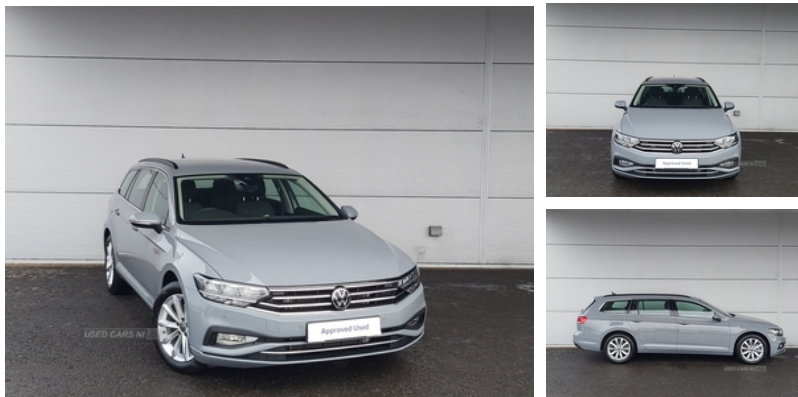

Phillips (Lisburn) Ltd

58 Saintfield Road, Lisburn Co Antrim, BT27 5BE
Sales: 02892 664354

Volkswagen Passat 2.0 TDI EVO SCR SE Nav 5dr DSG | 2024

£35,495

2 YEAR WARRANTY & BREAKDOWN, DEMO SAVE £ 4, 450

Miles:	99
Fuel Type:	Diesel
Transmission:	Automatic
Colour:	Moonstone Grey
Tax Band:	Petrol/Diesel (£190 p/a)
Body Style:	Estate
Insurance group:	21E
Reg:	ISZ5947