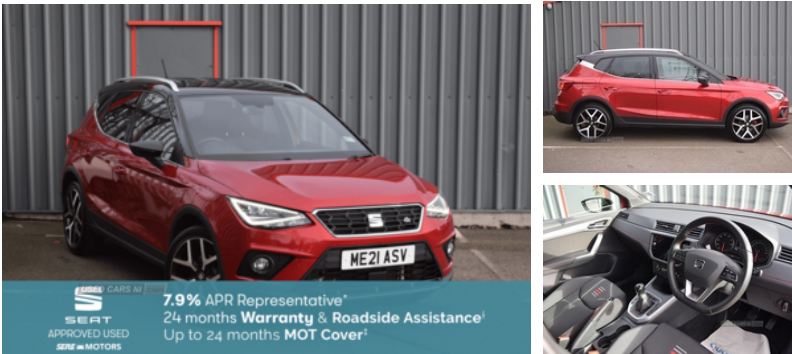

Seat Arona 1.0 TSI 110 FR Red Edition 5dr | 2021

£13,495

**LOW RATE FINANCE ON THIS CAR 7.9% APR SAVE £ 1350,
TWO YEAR W**

SEAT APPROVED USED
7.9% APR Representative*
24 months Warranty & Roadside Assistance*
Up to 24 months MOT Cover*

Miles:	47420
Fuel Type:	Petrol
Transmission:	Manual
Colour:	Red
Engine Size:	999
Tax Band:	Petrol/Diesel (£190 p/a)
Body Style:	Sport utility vehicle
Insurance group:	12E
Reg:	ME21ASV

Technical Specs

DIMENSIONS	
Length:	4138mm
Width:	1780mm
Height:	1552mm
Seats:	5
Luggage Capacity (Seats Up):	400L
Gross Weight:	1720KG
Max. Loading Weight:	602KG
PERFORMANCE & ECONOMY	
Fuel Consum. (Combined):	51.4MPG
Fuel Tank Capacity:	40L
Number Of Gears:	6 SPEED
Top Speed:	118MPH
Acceleration 0-100 km/h:	10.3s
Engine Power BHP:	108.6BHP