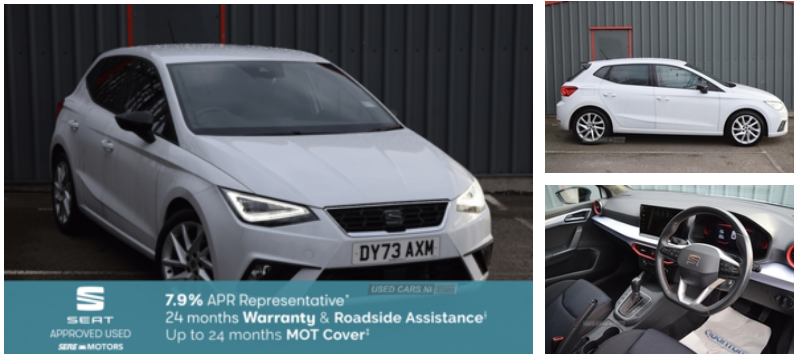

## Seat Ibiza 1.0 TSI 110 FR 5dr DSG | 2023

LOW RATE FINANCE ON THIS CAR 7.9 APR SAVE £ 1739, 9.2' TOUCH

# £17,385

7.9% APR Representative\*  
24 months Warranty & Roadside Assistance!  
Up to 24 months MOT Cover!

USED CARS NI

<b>Miles:</b>	20024
<b>Fuel Type:</b>	Petrol
<b>Transmission:</b>	Automatic
<b>Colour:</b>	White
<b>Engine Size:</b>	999
<b>Tax Band:</b>	Petrol/Diesel (£190 p/a)
<b>Body Style:</b>	Hatchback
<b>Insurance group:</b>	13E
<b>Reg:</b>	DY73AXM

### Technical Specs

DIMENSIONS	
<b>Length:</b>	4059mm
<b>Width:</b>	1780mm
<b>Height:</b>	1447mm
<b>Seats:</b>	5
<b>Luggage Capacity (Seats Up):</b>	355L
<b>Gross Weight:</b>	1700KG
<b>Max. Loading Weight:</b>	596KG
PERFORMANCE & ECONOMY	
<b>Fuel Consum. (Combined):</b>	48.7MPG
<b>Fuel Tank Capacity:</b>	40L
<b>Number Of Gears:</b>	7 SPEED
<b>Top Speed:</b>	121MPH
<b>Acceleration 0-100 km/h:</b>	10.3s
<b>Engine Power BHP:</b>	108.6BHP