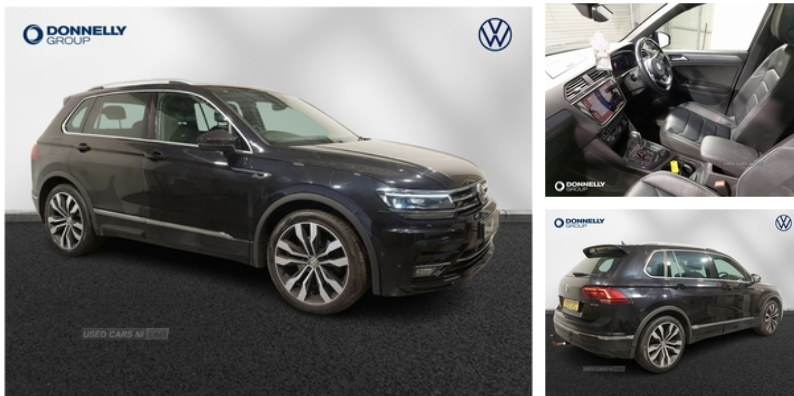

Volkswagen Tiguan 2.0 TDi 190 4Motion R-Line Tech 5dr DSG | Aug 2019

£23,985

Volkswagen Tiguan 2.0 TDi 190 4Motion R-Line Tech 5dr DSG

Vehicle Features

2 x USB sockets in front, 2x USB sockets in front, 3 rear 3 point seatbelts, 3 rear headrests, 3 zone climate control, 3D effect cherry red LED rear tail lights, 4 load lashing points, 4 X 20 watt output, 12V Accessory socket in centre console, 12V socket in centre console, 20" Suzuka alloy wheels + anti theft wheel bolts, 40:20:40 split folding rear seats, ABS+EBD+Brake assist, Active bonnet, Active information display, Active pedestrian safety system, Adaptive cruise control, Alarm with interior protection, Aluminium decorative inserts, Ambient lighting pack - Tiguan, Anti-lock Braking System+EBD+Brake assist, App-Connect, Area view with park assist steering and front and rear parking sensors, Auto dimming interior mirror, Automatic activation of hazard warning lights, Bag hook in luggage compartment, Black headlining, Bluetooth phone integration system, Body colour door handles, Body colour door mirrors, Body coloured bumpers, Body colour rear spoiler, Body colour side skirt, Car-Net App-Connect, Car-Net Security and Service, Chrome door trim inserts, Chrome side window surrounds, Chrome trimmed radiator grille, city emergency braking + predictive pedestrian protection, city emergency braking + predictive pedestrian protection, Coasting function, Coming/leaving home lighting function, compose and send SMS messages using touch-screen display, compose and send SMS messages using touch-screen display, Curtain airbags, DAB Digital radio, Diesel particulate filter, Distance control assist, Drive mode selector, Driver + front passenger lumbar support, Driver/Front Passenger airbags, Driver/Passenger whiplash optimised head restraints, Driver profile selection, Drivers knee airbag, DTC - Drag torque control, Dusk sensor +

Miles:	40180
Fuel Type:	Diesel
Transmission:	Automatic
Colour:	Black
Engine Size:	1968
CO2 Emission:	147
Tax Band:	Petrol/Diesel (£190 p/a)
Body Style:	Sport utility vehicle
Insurance group:	21E
Reg:	KN19GRC

Technical Specs

DIMENSIONS

Length:	4490mm
Width:	1859mm
Height:	1654mm
Seats:	5
Luggage Capacity (Seats Up):	615L
Gross Weight:	2350KG
Max. Loading Weight:	670KG

PERFORMANCE & ECONOMY

Fuel Consum. (Urban Cold):	44.1MPG
Fuel Consum. (Extra Urban):	55.4MPG
Fuel Consum. (Combined):	50.4MPG
Fuel Tank Capacity:	60L
Number Of Gears:	7 SPEED
Top Speed:	132MPH
Acceleration 0-100 km/h:	7.9s
Engine Power BHP:	187.7BHP