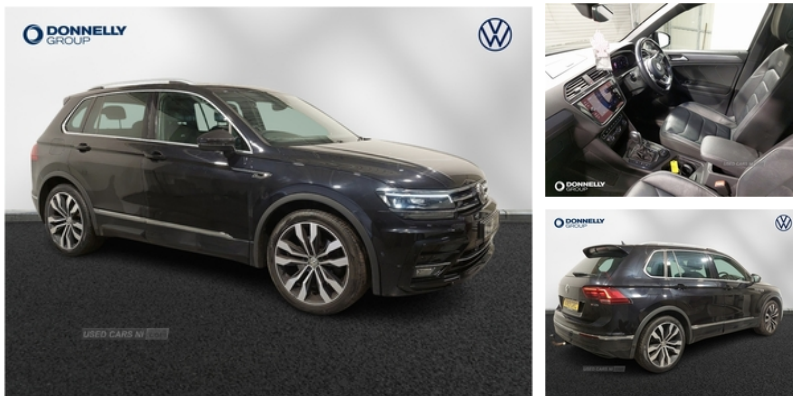

Volkswagen Tiguan 2.0 TDi 190 4Motion R-Line Tech 5dr DSG | Aug 2019

£23,885

Volkswagen Tiguan 2.0 TDi 190 4Motion R-Line Tech 5dr DSG

Vehicle Features

2 x USB sockets in front, 2x USB sockets in front, 3 rear 3 point seatbelts, 3 rear headrests, 3 zone climate control, 3D effect cherry red LED rear tail lights, 4 load lashing points, 4 X 20 watt output, 12V Accessory socket in centre console, 12V socket in centre console, 20" Suzuka alloy wheels + anti theft wheel bolts, 40:20:40 split folding rear seats, ABS+EBD+Brake assist, Active bonnet, Active information display, Active pedestrian safety system, Adaptive cruise control, Alarm with interior protection, Aluminium decorative inserts, Ambient lighting pack - Tiguan, Anti-lock Braking System+EBD+Brake assist, App-Connect, Area view with park assist steering and front and rear parking sensors, Auto dimming interior mirror, Automatic activation of hazard warning lights, Bag hook in luggage compartment, Black headlining, Bluetooth phone integration system, Body colour door handles, Body colour door mirrors, Body coloured bumpers, Body colour rear spoiler, Body colour side skirt, Car-Net App-Connect, Car-Net Security and Service, Chrome door trim inserts, Chrome side window surrounds, Chrome trimmed radiator grille, city emergency braking + predictive pedestrian protection, city emergency braking + predictive pedestrian protection, Coasting function, Coming/leaving home lighting function, compose and send SMS messages using touch-screen display, compose and send SMS messages using touch-screen display, Curtain airbags, DAB Digital radio, Diesel particulate filter, Distance control assist, Drive mode selector, Driver + front passenger lumbar support, Driver/Front Passenger airbags, Driver/Passenger whiplash optimised head restraints, Driver profile selection, Drivers knee airbag, DTC - Drag torque control, Dusk sensor +

Miles:	40180
Fuel Type:	Diesel
Transmission:	Automatic
Colour:	Black
Engine Size:	1968
CO2 Emission:	147
Tax Band:	Petrol/Diesel (£190 p/a)
Body Style:	Sport utility vehicle
Insurance group:	21E
Reg:	KN19GRC

Technical Specs

DIMENSIONS

Length:	4490mm
Width:	1859mm
Height:	1654mm
Seats:	5
Luggage Capacity (Seats Up):	615L
Gross Weight:	2350KG
Max. Loading Weight:	670KG

PERFORMANCE & ECONOMY

Fuel Consum. (Urban Cold):	44.1MPG
Fuel Consum. (Extra Urban):	55.4MPG
Fuel Consum. (Combined):	50.4MPG
Fuel Tank Capacity:	60L
Number Of Gears:	7 SPEED
Top Speed:	132MPH
Acceleration 0-100 km/h:	7.9s
Engine Power BHP:	187.7BHP