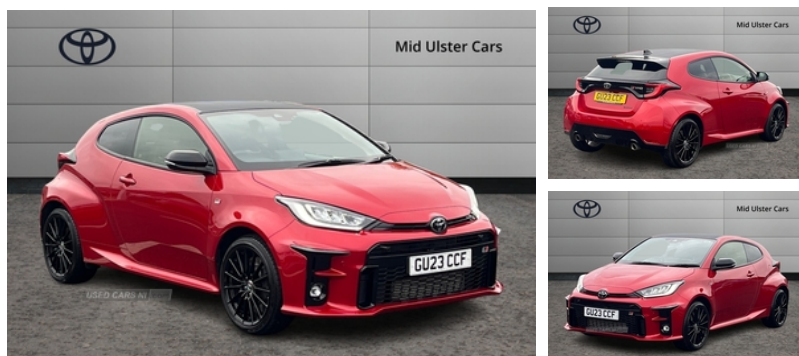

## Toyota Yaris 1.6T GR Convenience AWD Euro 6 3dr | 2023

# £32,495

<b>Miles:</b>	11594
<b>Fuel Type:</b>	Petrol
<b>Transmission:</b>	Manual
<b>Colour:</b>	Red
<b>Tax Band:</b>	Petrol/Diesel (£190 p/a)
<b>Body Style:</b>	Hatchback
<b>Reg:</b>	GU23CCF

### Vehicle Features

18in Alloy Wheels - 15-Spoke, Active Noise Control, Adaptive Automatic High Beam, Adaptive LED Headlights, Aluminium Pedals, Auto Headlights, Automatically Retractable Door Mirrors, Automatic Headlight Cut-Off, Auto Up and Down Function on Drivers Window, Black Bi-Tone Roof, Black Door Moulding, Black Rear Spoiler, Black Style Headlights, Blind Spot Monitor - BSM, Bluetooth Connectivity, Body-Coloured Rear Bumper, Carbon Fibre Roof Wrap, Chrome Centre Cap Surrounds, DAB Digital Radio, Door Handles - Body Coloured, Door Scuff Plates, Double Wishbone Suspension - Rear, Driver and Front Passenger Headrests, Dual-Zone Automatic Air Conditioning, Electrochromatic Auto-Dimming Rear View Mirror, Front and Rear Parking Sensors, Front Fog Lights - LED, Front Passenger Airbag On-Off Switch, Gloss Black GR Front Bumper, GR Badges - 1 Front - 1 Rear and 2 Sides, GR Logo on Steering Wheel, GR Sport Suspension, Head Up Display, Intelligent Adaptive Cruise Control, Interior Door Handles - Satin Chrome, JBL Premium Sound System with 8 Speakers, Lane Departure Alert, Lane Trace Assist, Leather Gear Shift, Leather Parking Brake, MacPherson Strut Front Suspension, Manual Slide Adjustment on Driver and Passenger Seats, Microphone on Front Personal Light, Open Differential Lock, Piano Black Air Vents, Pollen Filter, Push Button Start, Rear Cross Traffic Alert with Brake Assist - RCTAB, Rear Fog Light, Rear Headrests x2, Rear Privacy Glass, Rear Seats 60-40 Split Folding, Red Stitching on Gear Shift, Red Stitching on Handbrake, Reversing Camera, Satin Interior