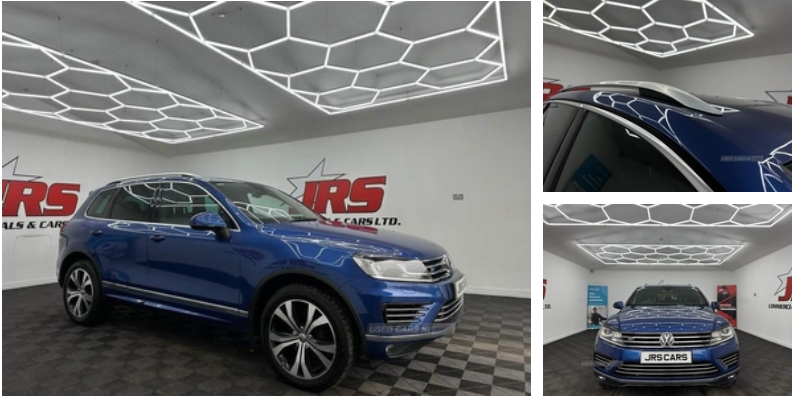

Volkswagen Touareg 3.0 V6 TDI BlueMotion Tech 262 R-Line 5dr Tip Auto | Feb 2015

£13,500

PAN ROOF HEATED SEATS SAT NAV

Pan Roof Heated Seats Sat Nav Full Leather 12V Socket - 2nd Row Seats, 12V Socket - Centre Console, 12V Socket - Front Centre Armrest, 12V Socket - Luggage Compartment, 2 Zone Electronic Climate Control with Automatic Air Recirculation, 20in Alloy Wheels - Tarragona, ABS - Anti-Lock Braking System, ASR - Anti Slip Regulation, Active Rollover Protection System, Air Vent Surrounds - Chrome Trimmed, Airbags - Curtain, Airbags - Driver, Airbags - Front Passenger, Airbags - Front Passenger with Deactivation Switch, Airbags - Front Seat Side Impact, Alarm with Interior Protection, Aluminium Look Pedals, Anti-Theft Wheel Bolts, Armrest - Front Centre with Storage Compartment, Automatic Dimming Rear View Mirror, Automatic Headlight Height Adjustment, Automatic Post-Collision Braking System, Bluetooth Telephone Preparation for Hands Free Profile Enabled Telephones, Body Coloured Bumpers, Body Coloured Door Handles, Body Styling Kit - R-Line, Body-Coloured Door Mirrors with Integrated Indicators, CD Radio, Carpet Mats - Front and Rear, Child Security Locks in the Rear Doors Electric, Coat Hook on B Pillar, Colour Screen - 8in, Cruise Control, Cup Holders - Front x2, Cup Holders - Rear x2, DAB+ - Digital Radio Reception, Darkened Rear Light Clusters and Indicators, Dashboard - Gloss Black Panel, Daytime Running Lights - LED, Differential Lock - Electronic, Door Mirrors - Electrically Adjustable-Heated and Folding, Driver Alert System, EBD - Electronic Brake Pressure Distribution, ESP - Electronic Stability Programme, Electric Windows - Front and Rear, Electronic Engine Immobiliser, Electronic Parking Brake with Auto Hold Function, Exhaust Tailpipes - Chrome Angular, First Aid Kit and Warning Triangle, Footwell Illumination - Front and Rear, Front Fog Lights with Cornering Lights, Gloss Black B Pillar, Glovebox - Illuminated -