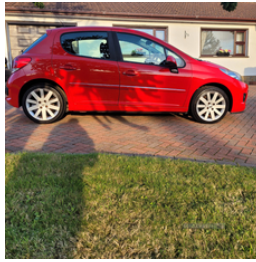

07342933567

Peugeot 207 1.4 HDi Active 5dr | Mar 2012 TIMING BELT & WATER PUMP JUST FITTED

£2,995

Miles:	88000
Fuel Type:	Diesel
Transmission:	Manual
Colour:	Red
Engine Size:	1398
CO2 Emission:	110
Tax Band:	B (£20 p/a)
Body Style:	Hatchback
Insurance group:	7E
Reg:	GN61LSK

Technical Specs

DIMENSIONS

Length:	4030mm
Width:	1748mm
Height:	1502mm
Seats:	5
Luggage Capacity (Seats Up):	270L
Gross Weight:	1660KG
Max. Loading Weight:	407KG

PERFORMANCE & ECONOMY

Fuel Consum. (Urban Cold):	55.4MPG
Fuel Consum. (Extra Urban):	76.3MPG
Fuel Consum. (Combined):	67.3MPG
Fuel Tank Capacity:	50L
Number Of Gears:	5 SPEED
Top Speed:	104MPH
Acceleration 0-100 km/h:	16.9s
Engine Power BHP:	67.1BHP

2012

FINANCE AVAILABLE

- Peugeot 207 1.4hdi
- Timing Belt & Water Pump Just Fitted.
- 88k Miles
- MOT Till October 2025
- 17" Alloy Wheels
- Parking Sensors
- Towbar
- 2 New Front Tyres
- Low Tax Bracket
- Low Insurance Group