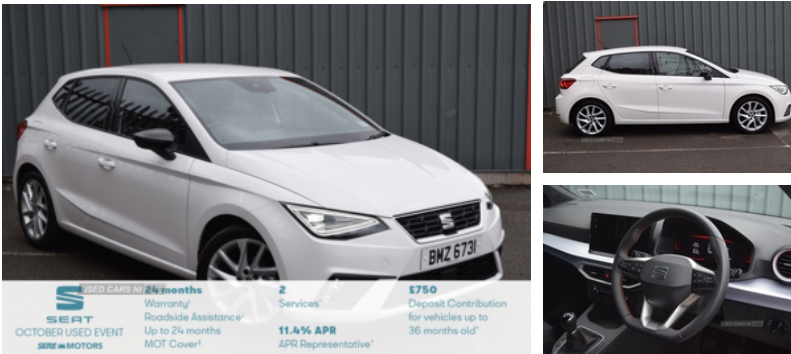

Seat Ibiza 1.0 TSI 95 FR 5dr | 2023

£16,495

Vehicle Features

'Lights On' warning buzzer, 3 point seatbelts on all 3 rear seats, 3 seat bench in 2nd row, 8" Digital cockpit, 8inch Digital cockpit, 9.2" touchscreen navigation system with type C USB socket, 9.2inch touchscreen navigation system with type C USB socket, 17" alloy wheels in Brilliant silver, 60/40 split folding rear seat, ABS, Active front headrests, Ambient interior lighting, Anti-lock Braking System, Anti theft roof antenna, Auto dimming rear view mirror, Automatic rain sensing wipers, Auto start and stop system, Auxiliary input socket, Black door mirror caps, Black door mirrors, Bluetooth audio streaming with handsfree system, Body colour bumpers, Body colour door handles, Brilliant black window surrounds, Child locks on rear doors, Chrome detailing and black headlining, Cloth upholstery, coming and leaving home, coming and leaving home, Dark tinted rear windows, Digital clock, Dual zone climate control with combination filter, E-call, Electric adjustable/heated/folding door mirrors, Electric front windows, Electric headlight adjustment, Electric rear windows, Electronic engine immobiliser, Electronic stability control, Energy recovery system, Front/rear fog lights, Front assist forward collision warning and autonomous emergency braking, Front courtesy lights, Front cupholders x 2, Front driver and passenger side airbags with curtain airbag and front passenger airbag deactivation, Front reading lights, Full height hardboard side lining, FULL LED automatic headlights with dynamic headlight range control, FULL LED automatic headlights with dynamic headlight range control, Full link smartphone integration with mirror link, Full link smartphone integration with mirror link, Gear shift indicator, Glovebox, Google android auto + USB Type C cable for apple and android devices, Google android auto + USB Type C cable for apple and android devices,