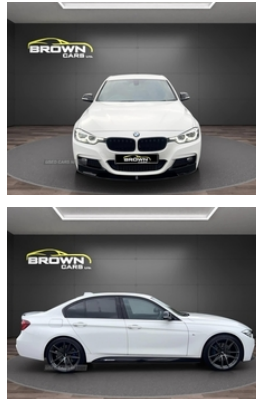

BMW 3 Series 320d M Sport Shadow Edition 4dr Step Auto | Sep 2018

£14,995

*** FINANCE AVAILABLE - SHADOW EDITION ***

****FINANCE AVAILABLE****

2018 BMW 320D M SPORT SHADOW EDITION AUTO

M Performance Kit

White with Black Leather

84,000 Miles

Harman Kardon Sound System

Sat Nav

Heated front seats

daytime running lights

Auxiliary point

DAB Digital radio

Front centre armrest

Credit and debit cards accepted

Miles:	84000
Fuel Type:	Diesel
Transmission:	Semi-Automatic
Colour:	White
Engine Size:	1995
CO2 Emission:	124
Tax Band:	Petrol/Diesel (£190 p/a)
Body Style:	Saloon
Insurance group:	32E
Reg:	GU68FLA