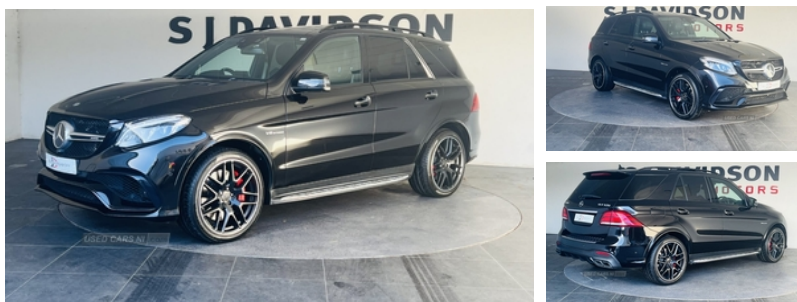

Mercedes-Benz GLE GLE 63 S 4Matic Night Edition 5dr 7G-Tronic | Jul 2018

£38,995

REAR ENTERTAINMENT - FULL MBUK HISTORY

Panoramic Roof System, Rear Entertainment, Heated & Cooled Cup Holders, Surround View Camera, Night Package, AMG Sports Exhaust System, Surround Sound System - Harman Kardon Logic 7 with Dolby Digital 5, Premium Plus Package, Closing Aid for Doors

Vehicle Features

1/3 to 2/3 split folding rear seats, 3 spoke AMG Performance steering wheel in black nappa leather/dinamica, 3x3 point rear seatbelts, 4 way electrically adjustable lumbar support for front passenger seat, 4-way lumbar support for drivers seat, 8" screen, 10GB music register, 12V socket in front and rear, 12V Socket in Front and Rear of Centre Console and in Load Compartment, 21" AMG multi spoke design alloy wheels in matt black, 21in Alloy Wheels - AMG Multi-Spoke Design - Painted in Matt Black, ABS with Brake Assist, Active Brake ASSIST, Active Brake Assist with Hold Function - Hill Start Assist - Priming and Dry Braking in the Wet, Active curve system, Active park assist with parktronic system, Adaptive brake lights, Adaptive brake system, Adaptive damping system, Adjustable front and rear headrests, Airbags - Driver and Front Passenger, Airbags - Front Sidebags, Airbags - Windowbags, Airmatic air suspension, AIRMATIC Air Suspension with Adaptive Damping System, Alarm system/interior protection/immobiliser, Alarm System with Immobiliser and Interior Protection, Aluminum running boards with rubber studs, Ambient lighting, AMG bodystyling, AMG Bodystyling with Exclusive GLE 63 S 4MATIC Front and Rear Aprons, AMG brushed stainless steel sports pedals with rubber studs, AMG door sill panels in brushed stainless steel, AMG Door Sill Panels in Brushed Stainless Steel with AMG Lettering, AMG Exclusive Nappa leather upholstery, AMG floor mats, AMG High-Performance Braking System with Red Brake Calipers, AMG high

Miles:	65053
Fuel Type:	Petrol
Transmission:	Tiptronic Automatic
Colour:	Black
Engine Size:	5461
CO2 Emission:	276
Tax Band:	Petrol/Diesel (£190 p/a)
Body Style:	Sport utility vehicle
Insurance group:	50E
Reg:	FJZ44

Technical Specs

DIMENSIONS

Length:	4852mm
Width:	1971mm
Height:	Not Availablemm
Seats:	5
Luggage Capacity (Seats Up):	690L
Gross Weight:	3050KG
Max. Loading Weight:	705KG

PERFORMANCE & ECONOMY

Fuel Consum. (Urban Cold):	18MPG
Fuel Consum. (Extra Urban):	29.4MPG
Fuel Consum. (Combined):	23.9MPG
Fuel Tank Capacity:	93L
Number Of Gears:	7 SPEED
Top Speed:	155MPH
Acceleration 0-100 km/h:	4.2s