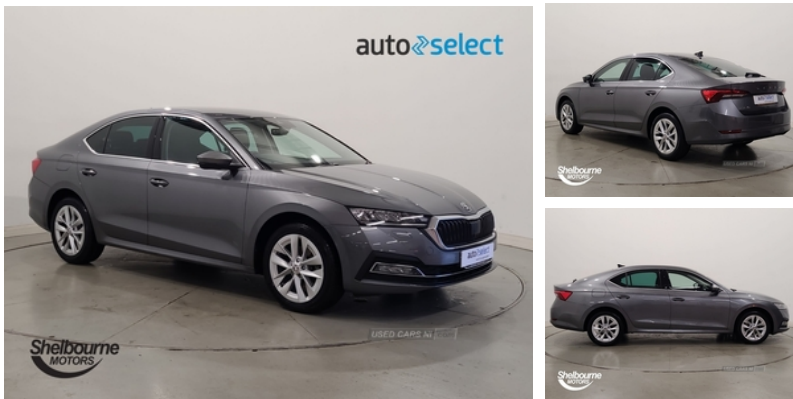

Skoda Octavia 2.0 TDI 150 SE L 5dr DSG | 2023

VIRTUAL COCKPIT, LOW MILEAGE

£22,888

Miles:	14292
Fuel Type:	Diesel
Transmission:	Semi Auto
Colour:	Grey
Engine Size:	1968
Tax Band:	Petrol/Diesel (£190 p/a)
Body Style:	Saloon
Insurance group:	21E
Reg:	DE23WUG