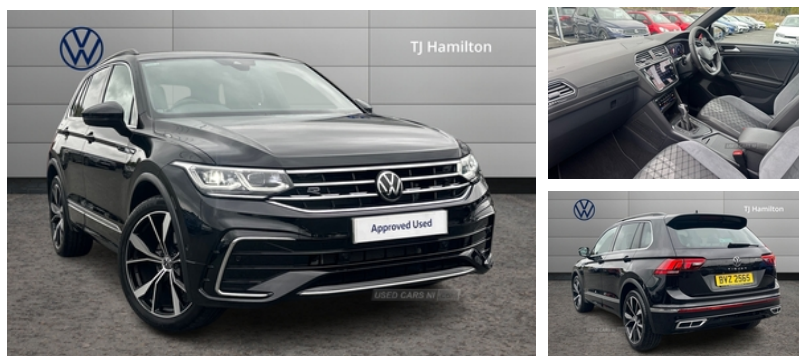

Volkswagen Tiguan 2.0 TDI R-Line Edition 5dr DSG | Mar 2024

£34,995

Exterior Features, Metallic paint, Wheels, 20" Misano black with diamond turned surface alloy wheels with Airstop tyres, Exterior Features, Front and rear electric windows, Heated rear window, Laminated safety glass windshield, heat and sound insulating, Privacy glass for rear side windows and rear window, Rain sensor, Rear windscreen washer and wiper with interval delay, Side and rear windows in heat insulating glass, Windscreen wipers/ intermittent wipe + 4 position delay, Body colored bumpers in R-Line style, Body colored exterior mirror housings, Body colour door handles, Chrome moldings on the side windows, License plate carrier in front and rear, R Line body kit, R Line side sills, Rear exhaust tailpipe, Rear side wing doors, Rear spoiler in R style, Unique R Line badging, Automatic headlight control system, Coming/leaving home lighting function, Dynamic headlight range control, High level 3rd brake light, LED rear combination lamps, LED rear number plate lights, Poor weather light and cornering light, Rear fog lamp, Safety, Electronic parking brake with auto hold, Electronic Stability Control with driver steering recommendation, ABS, ASR, EDL, EDTC and trailer stabilization, Front assist with autonomous emergency braking (for Adaptive Cruise Control ACC up to 130 mph), Front disc brakes, Rear disc brakes, Adaptive cruise control ACC stop and go including speed limiter, Comfort drive travel assist, Driver alert system, Driver profile selection, Dynamic road sign display, Electromechanical speed sensitive power steering, Front and rear parking distance sensors, Lane keeping system Lane Assist, Multifunction front facing camera, Auto dimming interior rear view mirror, 3 point seat belt for