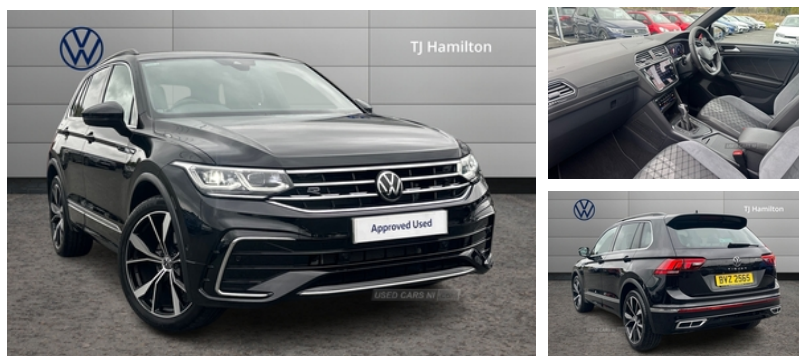

## Volkswagen Tiguan 2.0 TDI R-Line Edition 5dr DSG | Mar 2024

# £34,995

Exterior Features, Metallic paint, Wheels, 20" Misano black with diamond turned surface alloy wheels with Airstop tyres, Exterior Features, Front and rear electric windows, Heated rear window, Laminated safety glass windshield, heat and sound insulating, Privacy glass for rear side windows and rear window, Rain sensor, Rear windscreen washer and wiper with interval delay, Side and rear windows in heat insulating glass, Windscreen wipers/ intermittent wipe + 4 position delay, Body colored bumpers in R-Line style, Body colored exterior mirror housings, Body colour door handles, Chrome moldings on the side windows, License plate carrier in front and rear, R Line body kit, R Line side sills, Rear exhaust tailpipe, Rear side wing doors, Rear spoiler in R style, Unique R Line badging, Automatic headlight control system, Coming/leaving home lighting function, Dynamic headlight range control, High level 3rd brake light, LED rear combination lamps, LED rear number plate lights, Poor weather light and cornering light, Rear fog lamp, Safety, Electronic parking brake with auto hold, Electronic Stability Control with driver steering recommendation, ABS, ASR, EDL, EDTC and trailer stabilization, Front assist with autonomous emergency braking (for Adaptive Cruise Control ACC up to 130 mph), Front disc brakes, Rear disc brakes, Adaptive cruise control ACC stop and go including speed limiter, Comfort drive travel assist, Driver alert system, Driver profile selection, Dynamic road sign display, Electromechanical speed sensitive power steering, Front and rear parking distance sensors, Lane keeping system Lane Assist, Multifunction front facing camera, Auto dimming interior rear view mirror, 3 point seat belt for