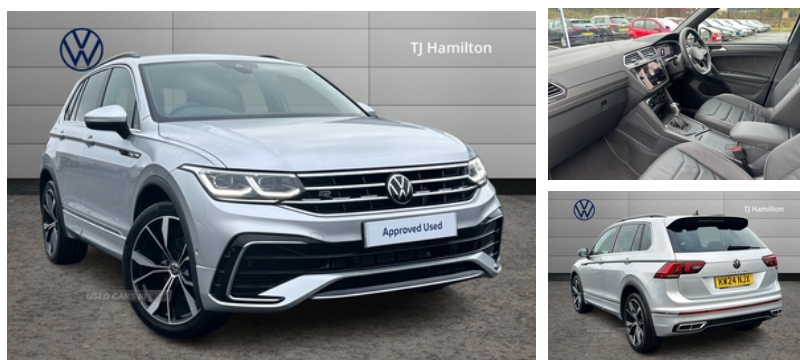

Volkswagen Tiguan 2.0 TDI R-Line Edition 5dr DSG | May 2024

£35,950

FULL LEATHER INTERIOR, 20" MISANO ALLOYS

Exterior Features, Metallic paint, Packs, Vienna leather pack [WL4] - Tiguan R-Line, Paint - Metallic, Metallic - Reflex silver, Trim - Leather, Vienna leather pack R-Line - Titanium black, Wheels, 20" Misano black with diamond turned surface alloy wheels with Airstop tyres, Exterior Features, Front and rear electric windows, Heated rear window, Laminated safety glass windshield, heat and sound insulating, Privacy glass for rear side windows and rear window, Rain sensor, Rear windscreen washer and wiper with interval delay, Side and rear windows in heat insulating glass, Windscreen wipers/ intermittent wipe + 4 position delay, Body colored bumpers in R-Line style, Body colored exterior mirror housings, Body colour door handles, Chrome moldings on the side windows, License plate carrier in front and rear, R Line body kit, R Line side sills, Rear exhaust tailpipe, Rear side wing doors, Rear spoiler in R style, Unique R Line badging, Automatic headlight control system, Coming/leaving home lighting function, Dynamic headlight range control, High level 3rd brake light, LED rear combination lamps, LED rear number plate lights, Poor weather light and cornering light, Rear fog lamp, Safety, Electronic parking brake with auto hold, Electronic Stability Control with driver steering recommendation, ABS, ASR, EDL, EDTC and trailer stabilization, Front assist with autonomous emergency braking (for Adaptive Cruise Control ACC up to 130 mph), Front disc brakes, Rear disc brakes, Adaptive cruise control ACC stop and go including speed limiter, Comfort drive travel assist, Driver alert system, Driver profile selection, Dynamic road sign display, Electromechanical