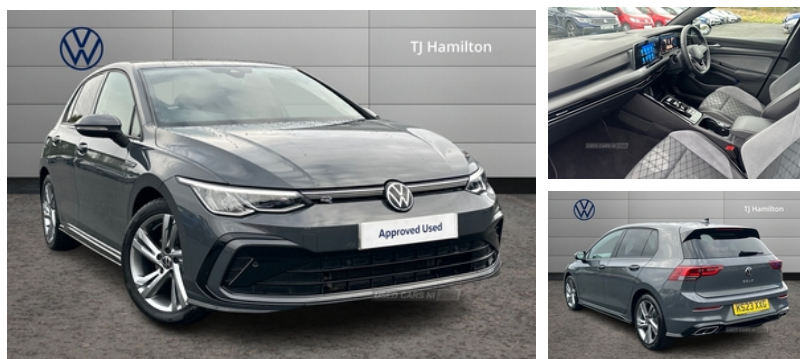

Volkswagen Golf 2.0 TDI 150 R-Line 5dr DSG | Jul 2023

£24,995

Exterior Features, Metallic paint, Exterior Features, Front and rear electric windows, Heat insulating glass windscreen, Heated rear windscreen, Rain sensor, Rear tinted glass 65% light absorbing from B pillar backwards, Rear windscreen washer and wiper with interval delay, Body colour door handles, Body colour rear roof spoiler, R Line body coloured bumpers, Rear side wing doors, Automatic headlamp activation with Coming home and Leaving home feature, Automatic headlights, High level 3rd brake light, Highway light, LED License plate illumination, Rear fog light on one side and reversing lights on both sides, Rear lights incorporating LED technology, Welcome light, Safety, ABS, Electronic parking brake with auto hold, ESC (Electronic Stability Control), Front disc brakes, Rear disc brakes, Adaptive cruise control (ACC) with speed limiter and front assist (reacting to vehicles pedestrians and cyclists), Driver alert system, Dynamic road sign display, Lane assist, Multifunction camera for distance control, PAS, Auto dimming rear view mirror, Body colour door mirrors with integrated indicators, Electrically heated and adjustable door mirrors with memory feature, 3 point height adj front seatbelts + pretensioners, 3 rear three point seatbelts, Child locks on rear doors, Driver and front passenger airbag with front passenger airbag deactivation, Drivers and front passengers safety optimised head restraints, Extended pedestrian protection measures, Front and rear passengers curtain airbag system including front side airbags, Front centre airbag, Front side airbags with curtain airbags, Two tone horn, Tyre pressure monitoring system, Interior Features, Front + rear carpet mats in recycled material, 12V socket in front centre

Miles:	11189
Fuel Type:	Diesel
Transmission:	Semi Auto
Colour:	Grey
Engine Size:	1968
Tax Band:	Petrol/Diesel (£190 p/a)
Body Style:	Hatchback
Insurance group:	23E
Reg:	KS23XXG

Technical Specs

DIMENSIONS	
Length:	4284mm
Width:	1789mm
Height:	1480mm
Seats:	5
Luggage Capacity (Seats Up):	381L
Gross Weight:	1950KG
Max. Loading Weight:	574KG
PERFORMANCE & ECONOMY	
Fuel Consum. (Combined):	62.8MPG
Fuel Tank Capacity:	50L
Number Of Gears:	7 SPEED
Top Speed:	139MPH
Acceleration 0-100 km/h:	8.4s
Engine Power BHP:	147.5BHP