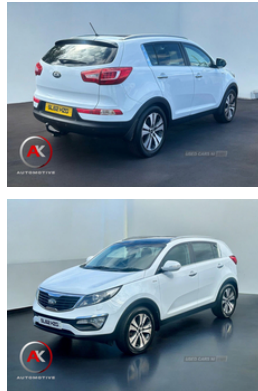

Kia Sportage 2.0 CRDi KX-3 5dr | Sep 2012

£ 107 PM £ 0 DEPOSIT - PANORAMIC ROOF - AWD

£3,995

2012 KIA Sportage KX-3 AWD
2.0CRDI 6 Speed manual
116k miles

Panoramic roof
Black leather interior
Heated front & rear seats
Parking sensors
Air conditioning
Towbar

£3995 or from £107 p/m

AK Automotive Sales (N.I.) Ltd

Finance Available
3 Months Warranty with option to extend
All Vehicles Come Serviced & Fully Inspected

Vehicle Features

3 passenger grab handles, 3x3 point rear seatbelts, 6 speakers, 12V power point front, 12V power point in luggage area, 18" 5 twin spoke alloy wheels, 60/40 split folding rear seat, ABS/EBD, Active front headrests, Air filter, Anti theft alarm, Auto dimming rear view mirror, Automatic front rain sensing wipers, Automatic headlights, Automatic unlocking of doors in case of impact, Bluetooth connectivity with voice control, Body colour bumpers,

Miles:	116000
Fuel Type:	Diesel
Transmission:	Manual
Colour:	White
Engine Size:	1995
CO2 Emission:	156
Tax Band:	G (£255 p/a)
Body Style:	Sport utility vehicle
Insurance group:	15E
Reg:	SL62HZG

Technical Specs

DIMENSIONS	
Length:	4440mm
Width:	1855mm
Height:	1635mm
Seats:	5
Luggage Capacity (Seats Up):	564L
Gross Weight:	2140KG
Max. Loading Weight:	540KG

PERFORMANCE & ECONOMY	
Fuel Consum. (Urban Cold):	40.4MPG
Fuel Consum. (Extra Urban):	52.3MPG
Fuel Consum. (Combined):	47.1MPG
Fuel Tank Capacity:	58L
Number Of Gears:	6 SPEED