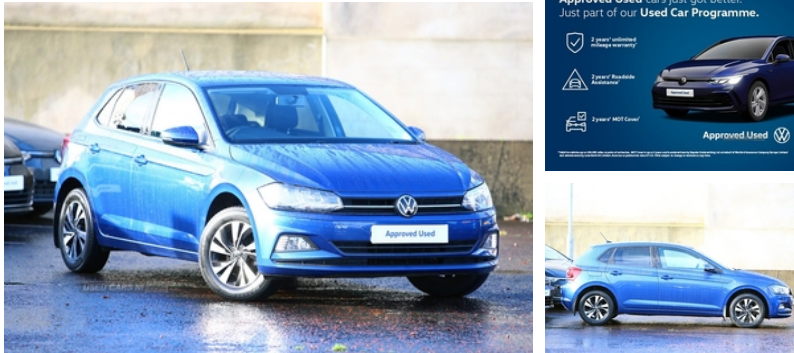

Volkswagen Polo 1.0 EVO 80 Match 5dr | Sep 2021

£13,995

2 YEARS VW APPROVED WARRANTY AND 2 YEARS ROADSIDE ASSISTANCE

Vehicle Features

2 bag hooks in luggage compartment, 2 front and 2 rear reading lights, 2 front cupholders and 12 V socket with cover, 2nd row - 3 seat bench, 3 point height adj front seatbelts + pretensioners, 3 rear head restraints, 3rd brake light, 3x3 point rear seatbelts, 3x3 point rear seat belts, 4 grab handles, 15" Alloy wheels, 60/40 split folding rear seat, ABS, Adaptive steering, adjustable panel illumination, Air conditioning, Air vents in High gloss black, Alarm, Alarm with interior protection and deactivation via infotainment system, Alloy wheels, Android Auto, Anti-lock Brake System (Anti-lock Braking System), Apple CarPlay, Audio remote control, Automatic post collision braking, Battery regeneration during braking, Black grille with chrome surround, Black radiator grille with chrome louvres, Bluetooth interface, Body colour bumpers, Body colour door handles, Body coloured bumpers, Body coloured side sills, Body colour rear spoiler, Boot spoiler, Cabin air filter, Centre console storage with open storage compartment, Chrome interior door handles, Cloth seat upholstery, Collision avoidance braking, Cruise control, Cruise control + speed limiter, Curtain airbags, Digital clock, Digital radio, Diversity antenna for FM reception, Door mirror indicators, Driver/front passenger airbag, Driver alert system, Driver and front passenger seat height adjustment, Driver and front passenger sunvisors with illuminated vanity mirrors, Driver attention assist, Drivers airbag, Drivers and front passengers safety optimised head restraints, Dust/pollen filter, Electric adjustable driver's door mirror, Electric adjustable passenger door mirror, Electrically adjustable and heated door mirrors with reverse activated kerb view adjustment on passenger's side,