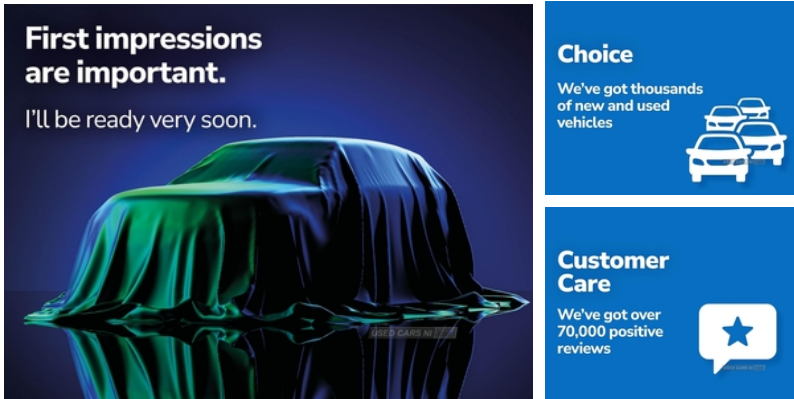

Audi A3 30 Tdi 116 Black Edition 4Dr | Jun 2019
30TDI 116 BLACK EDITION 4DR

£16,999

****ALLOYS**AC**MULTI-FUNCTION STEERING WHEEL****

Vehicle Features

2 USB interfaces and Aux-In jack, 3 adjustable rear headrests, 3 point seatbelts on all seats, 3 spoke flat bottomed multi-function leather sport steering wheel, 4 lashing points to secure luggage, 18" 5 arm trapezoid design sport alloy wheels in gloss anthracite black with diamond cut finish, 60/40 split folding rear seat, ABS/EBD, Active front headrests, Adjustable front centre armrest, Airbags - front driver/passenger, Air Conditioning, Alarm, Alloy Wheels, Aluminium air vent surrounds, Aluminium trim elements, Anti-lock Braking System, Anti-theft wheel bolts, Anti theft alarm, ASR, Audi connect, Audi drive select, Audi smartphone interface, Auto dimming rear view mirror, Auto lights, Automatic lights and wipers, Automatic start/stop system, Black cloth headlining, Black door mirrors, Black styling pack - A3/S3, Bluetooth interface, Body colour bumpers, CD player, centre console and under front drivers seat, Colour driver's information system display, Cruise control + speed limiter, curtain, DAB Digital radio, Diamond cut alloys, Diesel particulate filter, Driver/passenger sunvisors, drivers knee, Dual zone electronic climate control, EDL, Electrically adjustable and heated door mirrors with integrated LED side indicators, Electric Door Mirrors, Electro-mechanical PAS, Electromechanical parking brake, ESC - Electronic Stability Control + traction control, front & rear side, Front/rear floor mats, Front and rear electric windows, Front and rear interior lights with delay, Front sport seats with S embossed logo, Heated rear window, Heated

Miles:	58044
Fuel Type:	Diesel
Transmission:	Manual
Colour:	White
Engine Size:	1598
CO2 Emission:	117
Tax Band:	Petrol/Diesel (£190 p/a)
Body Style:	Saloon
Insurance group:	21E
Reg:	KL19BBX

Technical Specs