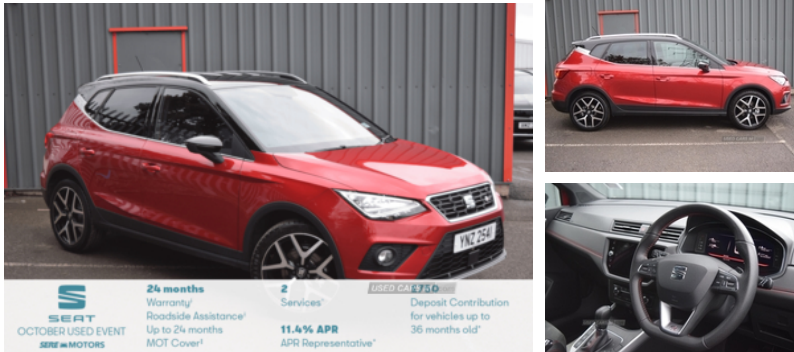

Seat Arona 1.0 TSI 115 FR Sport [EZ] 5dr DSG | 2018

£13,695

Vehicle Features

'Lights On' warning buzzer, 2 cupholders, 2 folding remote keys with window open/close function, 3 point rear seatbelts x3, 3 rear height adjustable headrests, 6 speakers, 18" Performance alloy wheels, 60/40 split folding rear seat, ABS+EBA, Active front headrests, Active head restraints, Alarm with back-up horn, Ambient interior lighting, Anti-lock Braking System, Anti theft roof antenna, Apple Car Play, Apple Car Play, Auto dimming interior rear view mirror, Automatic activation of hazard warning lights, Automatic headlights, Black interior roof, Bluetooth interface for hands free and audio streaming, Body coloured bumpers, Body coloured door handle inserts, Card holder, Child locks on rear doors, Chrome front grille frame, Chrome grille surround, Chrome roof rails, Chrome window surround, Chrome window trim, Coming/leaving home lighting function, Connectivity pack plus - Arona, Cruise control, DAB Digital radio, Dark tinted rear windows, Digital clock, Digital cockpit, Double boot floor, Driver/Front Passenger airbags, Driver/front passenger seat height adjustment, Driver and front passenger airbags with front passenger airbag de activation, Driver and passenger sunvisors, Driver sunvisor with covered mirror + card holder, Dual zone climate control, Dust/pollen filter, Dynamic chassis control, Electrically adjustable, Electrically adjustable and heated door mirrors, Electrically folding wing mirrors, Electric front/rear windows with one touch/anti pinch, Electric front/rear windows with one touch/auto up/down, Electric speed sensitive power steering, Electronic engine immobiliser, Electronic stability control, Emergency Brake Assist (EBA) and front assist, Flat bottomed steering wheel, Footwell ambient lighting, Front and rear seatbelt reminder, Front assistant