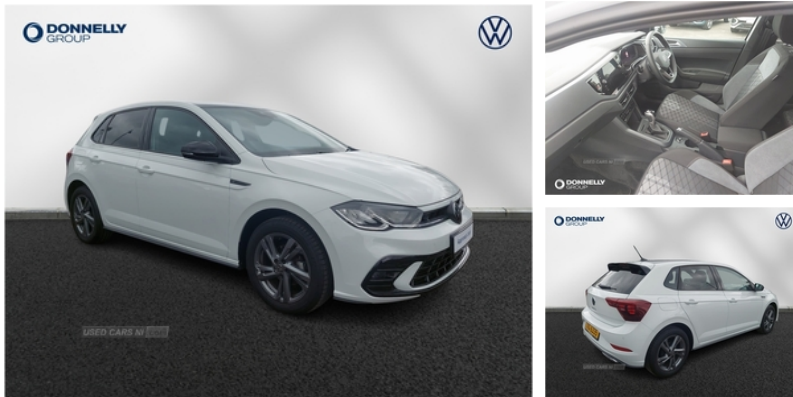

Volkswagen Polo 1.0 TSI R-Line 5dr DSG | Apr 2024

£22,490

Volkswagen Polo 1.0 TSI R-Line 5dr DSG

Vehicle Features

2 reading lights front and rear, 2 reading lights front and rear, 2 USB-C charging sockets on the center console in the rear, 2 USB-C charging sockets on the center console in the rear, 2 USB-C ports in the front, 2 USB-C ports in the front, 3 point height adj front seatbelts + pretensioners, 3 rear head restraints, 3x3 point rear seatbelts, 12V power socket in centre console, 60/40 split folding rear seat and rear seat bench not split, ABS, Adaptive cruise control with follow-to-stop and speed limiter, Advanced driver attention and drowsiness monitor, Air care climatronic air conditioning system with active combination filter and 2-zone temperature control, air vent surrounds and light switch surrounds, air vent surrounds and light switch surrounds, Alarm with interior protection, and front passenger seat) compatible with I-size, and front passenger seat) compatible with I-size, and towing protection, and towing protection, Anti-lock Braking System, Anti-theft alarm system with interior monitoring, Anti-theft alarm system with interior monitoring, Anti-theft wheel bolts, backup horn, backup horn, Black roof lining, Bluetooth mobile phone interface, Body colour bumpers, Body colour door handles, Chrome applications on rotary light, Chrome applications on rotary light, Chrome plated radiator grille inserts, Chrome plated radiator grille inserts, DAB Digital radio, Dark grey anodised matt decorative inserts in dash and front door panels, Digital Cockpit Pro with 10.25" Display, Diversity antenna for FM reception, Door and side trim panel, Driver/passenger sunvisors with illuminated vanity mirrors, Driver and front passenger airbag with front passenger airbag deactivation, Driver and front passenger seat height adjustment, Drivers and

Miles:	2737
Fuel Type:	Petrol
Transmission:	Automatic
Colour:	Special Solid - Pure White With Deep Black Pearl R
Engine Size:	999
Tax Band:	Petrol/Diesel (£190 p/a)
Body Style:	Hatchback
Insurance group:	9E
Reg:	XIG6335

Technical Specs

DIMENSIONS	
Length:	4074mm
Width:	1751mm
Height:	1451mm
Seats:	5
Luggage Capacity (Seats Up):	351L
Gross Weight:	1660KG
Max. Loading Weight:	532KG
PERFORMANCE & ECONOMY	
Fuel Consum. (Combined):	50.4MPG
Fuel Tank Capacity:	40L
Number Of Gears:	7 SPEED
Top Speed:	117MPH
Acceleration 0-100 km/h:	11.5s
Engine Power BHP:	93.9BHP