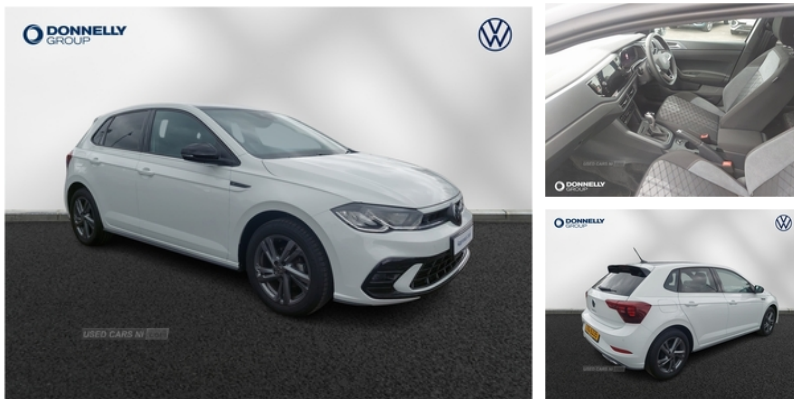

Volkswagen Polo 1.0 TSI R-Line 5dr DSG | Apr 2024

£22,490

Volkswagen Polo 1.0 TSI R-Line 5dr DSG

Vehicle Features

2 reading lights front and rear, 2 reading lights front and rear, 2 USB-C charging sockets on the center console in the rear, 2 USB-C charging sockets on the center console in the rear, 2 USB-C ports in the front, 2 USB-C ports in the front, 3 point height adj front seatbelts + pretensioners, 3 rear head restraints, 3x3 point rear seatbelts, 12V power socket in centre console, 60/40 split folding rear seat and rear seat bench not split, ABS, Adaptive cruise control with follow-to-stop and speed limiter, Advanced driver attention and drowsiness monitor, Air care climatronic air conditioning system with active combination filter and 2-zone temperature control, air vent surrounds and light switch surrounds, air vent surrounds and light switch surrounds, Alarm with interior protection, and front passenger seat) compatible with I-size, and front passenger seat) compatible with I-size, and towing protection, and towing protection, Anti-lock Braking System, Anti-theft alarm system with interior monitoring, Anti-theft alarm system with interior monitoring, Anti-theft wheel bolts, backup horn, backup horn, Black roof lining, Bluetooth mobile phone interface, Body colour bumpers, Body colour door handles, Chrome applications on rotary light, Chrome applications on rotary light, Chrome plated radiator grille inserts, Chrome plated radiator grille inserts, DAB Digital radio, Dark grey anodised matt decorative inserts in dash and front door panels, Digital Cockpit Pro with 10.25" Display, Diversity antenna for FM reception, Door and side trim panel, Driver/passenger sunvisors with illuminated vanity mirrors, Driver and front passenger airbag with front passenger airbag deactivation, Driver and front passenger seat height adjustment, Drivers and

Miles:	2737
Fuel Type:	Petrol
Transmission:	Automatic
Colour:	Special Solid - Pure White With Deep Black Pearl R
Engine Size:	999
Tax Band:	Petrol/Diesel (£190 p/a)
Body Style:	Hatchback
Insurance group:	9E
Reg:	XIG6335

Technical Specs

DIMENSIONS	
Length:	4074mm
Width:	1751mm
Height:	1451mm
Seats:	5
Luggage Capacity (Seats Up):	351L
Gross Weight:	1660KG
Max. Loading Weight:	532KG
PERFORMANCE & ECONOMY	
Fuel Consum. (Combined):	50.4MPG
Fuel Tank Capacity:	40L
Number Of Gears:	7 SPEED
Top Speed:	117MPH
Acceleration 0-100 km/h:	11.5s
Engine Power BHP:	93.9BHP