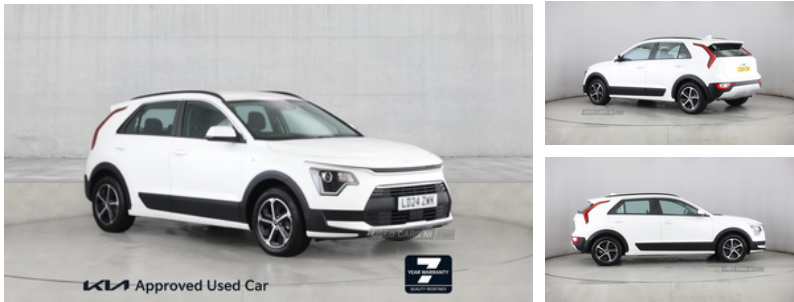

Kia Niro 1.6 GDi Hybrid 2 5dr DCT | 2024

7 YEAR WARRANTY FROM DELIVERY , 2 YEARS ROADSIDE ASSISTANCE

£25,495

Miles:	11739
Fuel Type:	Petrol Hybrid
Transmission:	Automatic
Colour:	White
Engine Size:	1580
Body Style:	Sport utility vehicle
Insurance group:	20A
Reg:	LD24ZWK

Vehicle Features

'Shark fin' mobile antenna, 000 miles, 2 Front USB Charge port (one for C-type/one for USB), 2 type C USB ports on front seats, 2nd row and luggage lamp, 2x C-Type Charge Port on Front Seats, 2x Front USB Charge Ports - 1x Type C - 1x Type A, 3 point seatbelts on all seats, 3 seat bench in 2nd row, 4.2" supervision colour cluster display, 4.2in Supervision Colour Cluster Display, 5 Seats, 6 speakers, 6-Speaker Audio System, 8" touch screen, 10.25in Touchscreen Satellite Navigation, 12v socket in front, 12V socket in luggage compartment, 16" alloy wheels, 16in Alloy Wheels, 60-40 Split Remote Folding Rear Seats, 60/40 split/folding 2nd row of seats, ABS, Acoustic Film - Windscreen, Acoustic windshield, Adaptive smart cruise control function (SCC) with stop and go, Airbags - Driver, Airbags - Passenger, Alarm system and engine immobiliser, All-Round 3-Point Seatbelts, All-Round Electric Windows with Drivers Auto Up-Down Function, All-round height adjustable headrests, All round electric windows with drivers auto up/down function, Android Auto and Apple Carplay with Voice Control, Anti-lock Braking System - Anti Lock Braking System, Apple car play/Android Auto with voice control, Artificial leather centre console storage box, Artificial leather steering wheel, Artificial Leather Storage Console Box, Auto dimming rear view mirror, Automatic defog system, Automatic Headlight Control, Automatic headlight control system, Automatic unlocking of doors in case of impact, Auto Window Defogger, Black embossed cladding, Bluetooth with music streaming, Body colour bumpers, Body colour door mirrors, Body Coloured Bumpers, Body