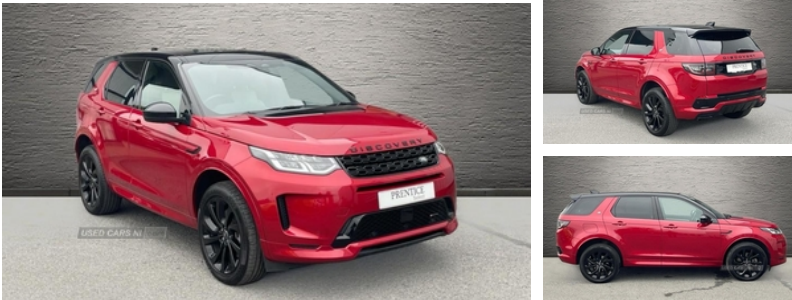

**Land Rover Discovery Sport 2.0 D200 Urban
Edition 5dr Auto [5 Seat] | Apr 2022**

£28,995

Miles:	46416
Fuel Type:	Diesel
Transmission:	Automatic
Colour:	Red
Engine Size:	1997
Tax Band:	Petrol/Diesel (£190 p/a)
Body Style:	Sport utility vehicle
Reg:	GMZ1538