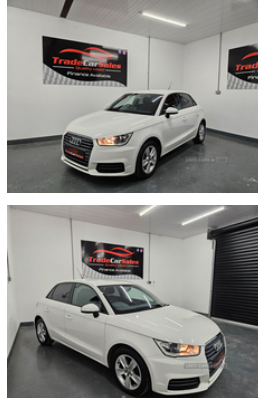

Derry/Londonderry, Derry/Londonderry, BT48 7QP
EUGENE: 07969308916 | John: 07510050123

Audi A1 1.6 TDI SE 5dr S Tronic | Mar 2018
AUTOMATIC // JUST SERVICED // FREE DELIVERY AVAILABLE

£11,950

Miles:	79000
Fuel Type:	Diesel
Transmission:	Semi-Automatic
Colour:	White
Engine Size:	1598
CO2 Emission:	99
Body Style:	Hatchback
Insurance group:	19E
Reg:	RV18UMX

JUST IN!

##Automatic##. ##Automatic##

2018 Audi A1 1.6 TDI Auto

Superb Automatic Audi A1 finished in Candy White

- 79K Miles with Service History
- Full Electric Pack
- Bluetooth
- DAB
- Rear Privacy Tints
- Cruise Control
- Parking Sensors
- Supplied with 2 Keys

Finance Available

Card Payments Accepted

Viewing by Appointment

FREE Delivery Available

£11,950

TEL: 07555573088 Or 07969308916

Vehicle Features

3 rear seats, 3x3 point rear seatbelts, 12V socket in centre

Technical Specs

DIMENSIONS	
Length:	3973mm
Width:	1746mm
Height:	1422mm
Seats:	5
Luggage Capacity (Seats Up):	270L
Gross Weight:	1720KG
Max. Loading Weight:	520KG
PERFORMANCE & ECONOMY	
Fuel Consum. (Urban Cold):	64.2MPG
Fuel Consum. (Extra Urban):	83.1MPG
Fuel Consum. (Combined):	74.3MPG
Fuel Tank Capacity:	45L
Number Of Gears:	7 SPEED
Top Speed:	124MPH
Acceleration 0-100 km/h:	9.4s
Engine Power BHP:	114BHP