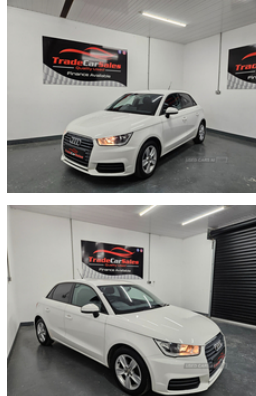

<b>Miles:</b>	79000
<b>Fuel Type:</b>	Diesel
<b>Transmission:</b>	Semi-Automatic
<b>Colour:</b>	White
<b>Engine Size:</b>	1598
<b>CO2 Emission:</b>	99
<b>Body Style:</b>	Hatchback
<b>Insurance group:</b>	19E
<b>Reg:</b>	RV18UMX

**JUST IN!**

**##Automatic## ##Automatic##**

**2018 Audi A1 1.6 TDI Auto**

**Superb Automatic Audi A1 finished in Candy White**

- 79K Miles with Service History
- Full Electric Pack
- Bluetooth
- DAB
- Rear Privacy Tints
- Cruise Control
- Parking Sensors
- Supplied with 2 Keys