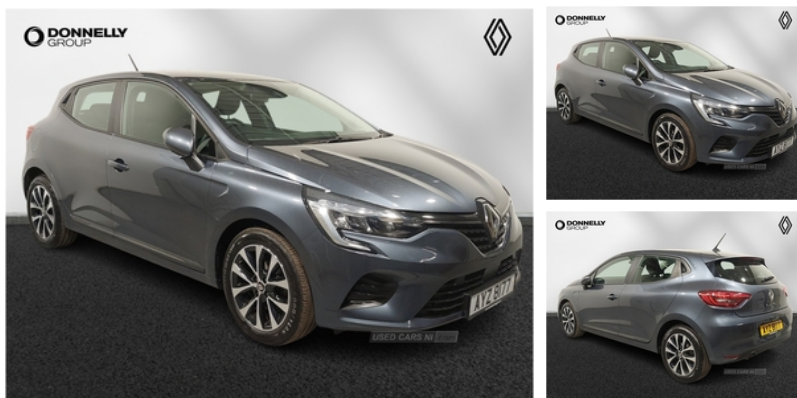

## Renault Clio 1.0 SCe 65 Iconic 5dr | Jun 2021

# £11,685

Renault Clio 1.0 SCe 65 Iconic 5dr

<b>Miles:</b>	14580
<b>Fuel Type:</b>	Petrol
<b>Transmission:</b>	Manual
<b>Colour:</b>	Titanium Grey
<b>Engine Size:</b>	999
<b>Tax Band:</b>	Petrol/Diesel (£190 p/a)
<b>Body Style:</b>	Hatchback
<b>Insurance group:</b>	3E
<b>Reg:</b>	AYZ8177

### Technical Specs

DIMENSIONS	
<b>Length:</b>	4050mm
<b>Width:</b>	1728mm
<b>Height:</b>	1440mm
<b>Seats:</b>	5
<b>Luggage Capacity (Seats Up):</b>	318L
<b>Gross Weight:</b>	1575KG
<b>Max. Loading Weight:</b>	435KG
PERFORMANCE & ECONOMY	
<b>Fuel Consum. (Combined):</b>	54.3MPG
<b>Fuel Tank Capacity:</b>	42L
<b>Number Of Gears:</b>	5 SPEED
<b>Top Speed:</b>	99MPH
<b>Acceleration 0-100 km/h:</b>	17.1s
<b>Engine Power BHP:</b>	64.4BHP