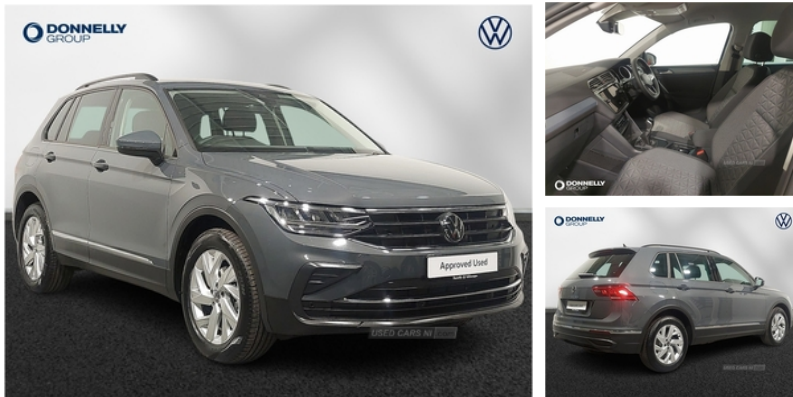

Volkswagen Tiguan 2.0 TDI Life 5dr | Jul 2024

£28,985

Volkswagen Tiguan 2.0 TDI Life 5dr

Vehicle Features

2 cup holders in front, 2 LED front reading lights, 2 LED rear reading lights, 3 bench rear seats in 2nd row, 3 point seat belt for centre rear seats, 3 point seat belts with seat belt pretensioners for the outer rear seats, 3 rear headrests, 4 load lashing points, 12V outlet in center console rear and in luggage compartment, 12V outlet in front and tray, 40:20:40 split folding rear seats, ABS, Active bonnet, Adaptive cruise control ACC including speed limiter, Air Care Climatronic 3 zone automatic climate control with enhanced air filter and controls in the rear, Anti-lock Braking System, Anti theft alarm system with interior monitoring, Anti theft alarm system with interior monitoring, Anti theft wheel bolts, App-Connect incl. App-Connect Wireless for Apple CarPlay and Android Auto, ASR, ASR, Auto dimming interior rear view mirror, Automatic headlight control system, Backrest release for left front seat, backup horn and towing protection, backup horn and towing protection, Battery regeneration during braking, Bluetooth phone integration system, Body colour door handles, Body coloured bumpers, Body coloured door mirrors with integrated indicators, Climate control unit rear with touch function, Coming/leaving home lighting function, compose and send SMS messages using touch-screen display, compose and send SMS messages using touch-screen display, Curtain airbags for front and rear passengers, Diesel particulate filter, Distance control assist, Diversity antenna for FM reception, Door and side trim panel in foam film and woven fabric, Driver/Front Passenger airbags, Driver alert system, Drivers knee airbag, Dynamic road sign display, eCall emergency call system, EDL, EDL, EDTC and trailer stabilization, EDTC and trailer stabilization, Electromechanical speed sensitive power