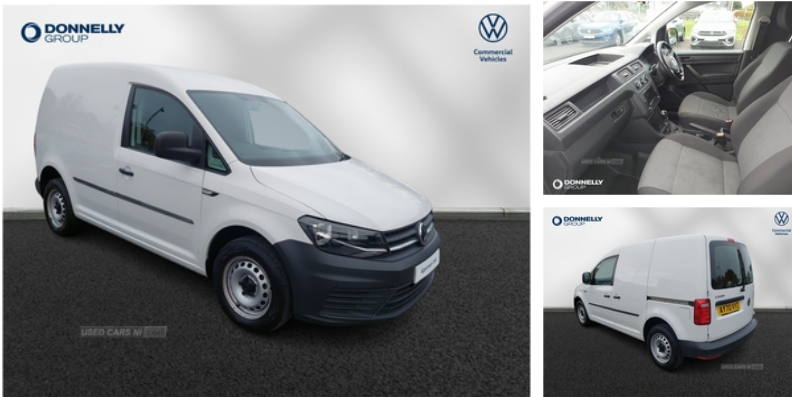

**Volkswagen Caddy 2.0 TDI BlueMotion Tech
102PS Startline Van | Sep 2020**

£11,990 + VAT

Volkswagen Caddy 2.0 TDI BlueMotion Tech 102PS Startline Van

Vehicle Features

2 LED spot lights in load compartment, 12V accessory socket, Anti dazzle rear view mirror, Anti locking braking system (ABS), Anti locking braking system (Anti-lock Braking System), Automatic hazard light activation under emergency braking, Automatic post collision braking system, Black door mirrors and handles, Black front and rear bumpers, Black wheel centre caps, BlueMotion technology exterior badge, Brake energy regeneration, Digital clock, Dimmable dashboard illumination, Driver alert system includes drowsiness detection, Drivers seat adjustable for reach and rake, Drivers side airbags and passenger curtain airbags, Electric front windows, Electric seatbelt tensioners, Electronic brake force distribution (EBD), Electronic differential lock (EDL), Electronic stabilisation programme (ESP), Emergency brake assist, Engine drag torque control (MSR), Four drinks holders and storage compartment in centre console, Hardboard roof trim and painted half height side panels, Headlight range control, Height adjustable driver seat, Height adjustable head restraints, Hill hold assist, Illuminated lockable glovebox, Independent rear seat recline, Interior light in headlining, Interior light with delay, interior locking, interior locking and two remote keys, Jack and tool kit, Low rolling resistance tyres, Multi-function Display Plus, Multi function leather steering wheel, Passenger seat with reach and rake adjustment, Reach and rake adjustable steering column, Remote central locking with deadlocks, Remote central locking with deadlocks, Roof rail preparation, Rubber floor covering, Seatbelt warning indicator, Service indicator, Servotronic speed related power assisted steering, Six lashing points for securing loads,

Miles:	40660
Fuel Type:	Diesel
Transmission:	Manual
Colour:	White
Engine Size:	1968
CO2 Emission:	139
Tax Band:	Light goods vehicle (£335 p/a)
Body Style:	Van
Reg:	AY70VYZ

Technical Specs

DIMENSIONS	
Length:	4408mm
Width:	2062mm
Height:	1823mm
Seats:	2
Luggage Capacity (Seats Up):	Not AvailableL
Gross Weight:	2161KG
PERFORMANCE & ECONOMY	
Fuel Consum. (Urban Cold):	36.2MPG
Fuel Consum. (Extra Urban):	61.4MPG
Fuel Consum. (Combined):	49.6MPG
Fuel Tank Capacity:	60L
Number Of Gears:	5 SPEED
Top Speed:	107MPH
Acceleration 0-100 km/h:	12s
Engine Power BHP:	100.6BHP