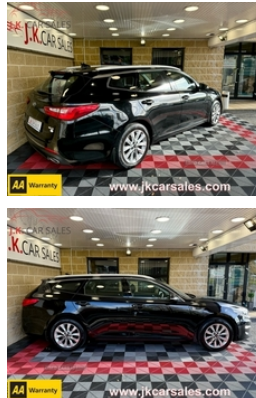

Kia Optima 1.7 CRDi ISG 2 5dr | Jul 2017
FINANCE FROM £ 181 PER MONTH WITH £ 0 DEPOSIT

£8,295

2017 KIA Optima 1.7 CRDi ISG 2

1.7 CRDi Diesel 140BHP 6 speed manual
61k miles with full service history
MOT 25/12/2025
3 months warranty
£190 Road TAX
2 keys
Just fully serviced
Trade ins welcome

Dual zone air conditioning, touch screen, Bluetooth connectivity, CD/AUX/Bluetooth/USB audio, DAB radio, SAT NAV, electric windows and mirrors, reversing camera, front and rear parking sensors, power fold wing mirrors, cruise control, auto lights and wipers, multifunction steering wheel, ISOFIX, 17" alloy wheels

Finance this car from £181 per month with £0 deposit

Walkaround video available

£8295

ROI customers
VRT calculated at only €
NOx levy €

PM, text or call 07724336181

J.K. CAR SALES
84 Cunninghams Lane

Miles:	61000
Fuel Type:	Diesel
Transmission:	Manual
Colour:	Black
Engine Size:	1685
CO2 Emission:	113
Tax Band:	Petrol/Diesel (£190 p/a)
Body Style:	Estate
Insurance group:	19A
Reg:	BW17VUF

Technical Specs

DIMENSIONS	
Length:	4855mm
Width:	1860mm
Height:	Not Availablemm
Seats:	5
Luggage Capacity (Seats Up):	522L
Gross Weight:	2140KG
Max. Loading Weight:	520KG

PERFORMANCE & ECONOMY	
Fuel Consum. (Urban Cold):	54.3MPG
Fuel Consum. (Extra Urban):	74.3MPG
Fuel Consum. (Combined):	64.2MPG
Fuel Tank Capacity:	70L
Number Of Gears:	6 SPEED
Top Speed:	124MPH
Engine Power BHP:	139.5BHP