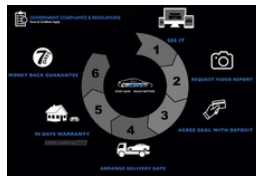

Miles:	130395
Fuel Type:	DIESEL
Transmission:	Automatic
Colour:	Silver
Engine Size:	2400
CO2 Emission:	224
Tax Band:	K (£415 p/a)
Body Style:	Sport utility vehicle
Reg:	AXZ3438

2010 VOLVO XC90 2.4 D5 R-DESIGN SE AWD ** TRADE IN TO CLEAR - RANDOMLY HARD TO START ** TOO GOOD TO SCRAP RRP - £6975 Finished In: Silver Key Features Included: > Mass movement sensor > Rain sensor windscreen wipers > Rear Park assist > Cruise control > Don't Hesitate, Give Us A Call Today As This Is Sure To Sell

Vehicle Features

2 coat hooks, 2 individual folding 3rd row seats, 3 individual folding 2nd row seats, 7 three point seatbelts, 12V power point in luggage area, 12V socket in rear tunnel console, ABS/EBD, Active bi-xenon headlamps with headlamp cleaning system, Anti-lock Brake System and Electronic Brakeforce Distribution, Anti theft alarm, Auto dimming rear view mirror with compass, Blue/silver chronograph instrument dials, Body colour bumpers, Body colour door handles, Body colour rubbing strips, B Pillar ventilation, Chromed stainless steel sports tail pipe, Cruise control, Cupholders in front/rear tunnel console, Day running lights, Deadlocking system, Diesel particulate filter, Driver's lumbar support, Driver/passenger sunvisors and illuminated vanity mirrors, DSTC + EBA, Dual stage Driver/Passenger Airbags, Dynamic Stability and Traction Control + Emergency brake assist, ECC electronic climate control with air quality sensor, ECC electronic climate control with AQS, Electrically adjustable and heated door mirrors, Electric folding door mirrors including ground lights, Extended colour coordinated wheel arches, Extended silver front/rear skid plates, Forward folding front passenger seat, Front/rear reading lights, Front and rear electric windows, Front centre armrest, Front fog lights, Grocery bag holder, Headlamp levelling, Head restraints for all seats, Height/reach adjustable steering column, Height adjustable

Technical Specs

DIMENSIONS	
Length:	4807mm
Width:	1898mm
Height:	1743mm
Seats:	7
Luggage Capacity (Seats Up):	249L
Gross Weight:	2750KG
Max. Loading Weight:	620KG
PERFORMANCE & ECONOMY	
Fuel Consum. (Urban Cold):	25.4MPG
Fuel Consum. (Extra Urban):	40.4MPG
Fuel Consum. (Combined):	33.2MPG
Fuel Tank Capacity:	68L
Number Of Gears:	6 SPEED
Top Speed:	118MPH
Acceleration 0-100 km/h:	11.5s
Engine Power BHP:	182.4BHP