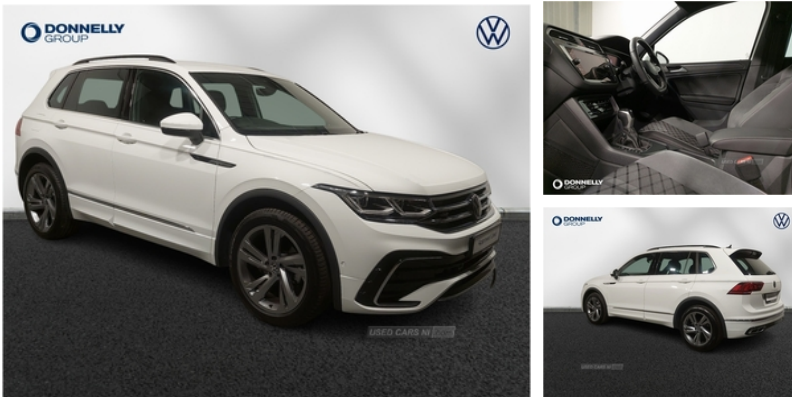

Volkswagen Tiguan 2.0 TDI R-Line Edition 5dr DSG | Apr 2024

£34,685

Volkswagen Tiguan 2.0 TDI R-Line Edition 5dr DSG

Vehicle Features

2 LED front reading lights, 2 LED rear reading lights, 3 bench rear seats in 2nd row, 3 point seat belt for centre rear seats, 3 point seat belts with seat belt pretensioners for the outer rear seats, 3 rear headrests, 12V outlet in center console rear and in luggage compartment, 12V outlet in front and tray, ABS, Adaptive cruise control ACC stop and go including speed limiter, Air Care Climatronic 3 zone automatic climate control with enhanced air filter and controls in the rear, Anti-lock Braking System, Anti theft alarm system with interior monitoring, Anti theft alarm system with interior monitoring, Anti theft wheel bolts, App-Connect incl. App-Connect Wireless for Apple CarPlay and Android Auto, ASR, ASR, Auto dimming interior rear view mirror, Automatic headlight control system, Backrest release for left front seat, backup horn and towing protection, backup horn and towing protection, Battery regeneration during braking, Black headlining, Bluetooth phone integration system, Body colored bumpers in R-Line style, Body colored exterior mirror housings, Body colour door handles, Brushed stainless steel pedals and footrest, Brushed stainless steel pedals and footrest, Carpet mats in front and rear with decorative stitching in Gray, Chrome elements on the mirror switch power window switches and door pulls, Chrome moldings on the side windows, Climate control unit rear with touch function, Comfort drive travel assist, Coming/leaving home lighting function, Curtain airbags for front and rear passengers, Decorative inserts Carbon Gray for dashboard and front door trim panels, Digital cockpit pro, Digital radio reception DAB+, Diversity antenna for FM reception, Door and side trim panel in foam film, Door and side trim panel in

Miles:	8932
Fuel Type:	Diesel
Transmission:	Automatic
Colour:	White
Engine Size:	1968
Tax Band:	Petrol/Diesel (£190 p/a)
Body Style:	Sport utility vehicle
Insurance group:	23E
Reg:	KR24FLE

Technical Specs

DIMENSIONS	
Length:	4511mm
Width:	1859mm
Height:	1684mm
Seats:	5
Luggage Capacity (Seats Up):	615L
Gross Weight:	2170KG
Max. Loading Weight:	619KG
PERFORMANCE & ECONOMY	
Fuel Consum. (Combined):	49.6MPG
Fuel Tank Capacity:	58L
Number Of Gears:	7 SPEED
Top Speed:	124MPH
Acceleration 0-100 km/h:	9.4s
Engine Power BHP:	147.5BHP