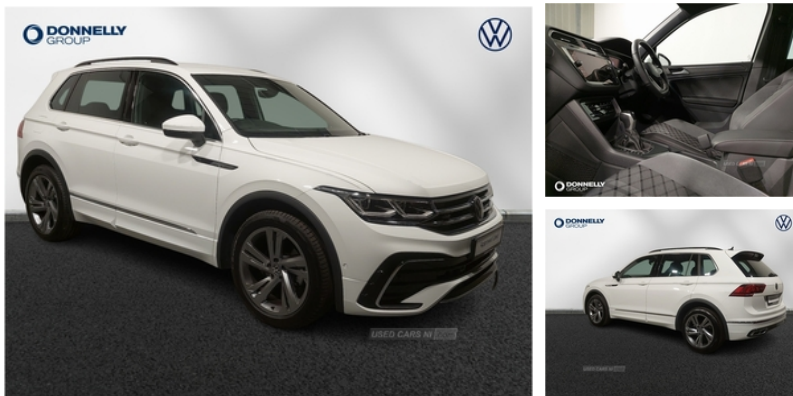

Volkswagen Tiguan 2.0 TDI R-Line Edition 5dr DSG | Apr 2024

£34,985

Volkswagen Tiguan 2.0 TDI R-Line Edition 5dr DSG

Vehicle Features

2 LED front reading lights, 2 LED rear reading lights, 3 bench rear seats in 2nd row, 3 point seat belt for centre rear seats, 3 point seat belts with seat belt pretensioners for the outer rear seats, 3 rear headrests, 12V outlet in center console rear and in luggage compartment, 12V outlet in front and tray, ABS, Adaptive cruise control ACC stop and go including speed limiter, Air Care Climatronic 3 zone automatic climate control with enhanced air filter and controls in the rear, Anti-lock Braking System, Anti theft alarm system with interior monitoring, Anti theft alarm system with interior monitoring, Anti theft wheel bolts, App-Connect incl. App-Connect Wireless for Apple CarPlay and Android Auto, ASR, ASR, Auto dimming interior rear view mirror, Automatic headlight control system, Backrest release for left front seat, backup horn and towing protection, backup horn and towing protection, Battery regeneration during braking, Black headlining, Bluetooth phone integration system, Body colored bumpers in R-Line style, Body colored exterior mirror housings, Body colour door handles, Brushed stainless steel pedals and footrest, Brushed stainless steel pedals and footrest, Carpet mats in front and rear with decorative stitching in Gray, Chrome elements on the mirror switch power window switches and door pulls, Chrome moldings on the side windows, Climate control unit rear with touch function, Comfort drive travel assist, Coming/leaving home lighting function, Curtain airbags for front and rear passengers, Decorative inserts Carbon Gray for dashboard and front door trim panels, Digital cockpit pro, Digital radio reception DAB+, Diversity antenna for FM reception, Door and side trim panel in foam film, Door and side trim panel in

Miles:	8932
Fuel Type:	Diesel
Transmission:	Automatic
Colour:	White
Engine Size:	1968
Tax Band:	Petrol/Diesel (£190 p/a)
Body Style:	Sport utility vehicle
Insurance group:	23E
Reg:	KR24FLE

Technical Specs

DIMENSIONS	
Length:	4511mm
Width:	1859mm
Height:	1684mm
Seats:	5
Luggage Capacity (Seats Up):	615L
Gross Weight:	2170KG
Max. Loading Weight:	619KG
PERFORMANCE & ECONOMY	
Fuel Consum. (Combined):	49.6MPG
Fuel Tank Capacity:	58L
Number Of Gears:	7 SPEED
Top Speed:	124MPH
Acceleration 0-100 km/h:	9.4s
Engine Power BHP:	147.5BHP