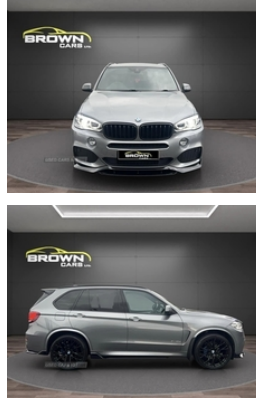

BMW X5 xDrive30d M Sport 5dr Auto | Dec 2015

£14,995

*** FINANCE AVAILABLE ** PAN ROOF ***

Miles:	150000
Fuel Type:	Diesel
Transmission:	Automatic
Colour:	Grey
Engine Size:	2993
CO2 Emission:	158
Tax Band:	G (£255 p/a)
Body Style:	Sport utility vehicle
Insurance group:	42E
Reg:	PXZ7014

****FINANCE AVAILABLE****

2015 BMW X5 xDrive30d M Sport 5dr Auto [5 seat]

M Performance Kit

Grey with Black Leather

150,000 Miles

Pan Roof

Sat Nav

Heated front & Rear seats

6.5" colour display screen

On board computer

Front armrest

Auxiliary point

DAB Digital radio

Electric front windows

Electric rear windows

Electric door mirrors