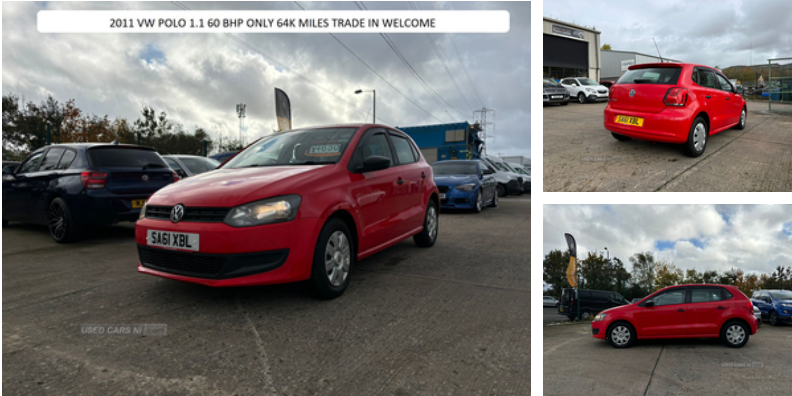

unit 8 pembroke loop road springbank industrial estate springbank lane bt17 0fe, Belfast, BT17 0fe
Desy: 07392674507

Volkswagen Polo 1.2 60 S 5dr | Sep 2011

TRADE IN WELCOME

£4,650

belfastautosales.co.uk 2011 vw polo 1.1 petrol 5 speed manual 60bhp only 64k miles electric windows cd player full service history and just serviced for sale mot till 26th april 2025 , trade in welcome £4650

Miles:	64000
Fuel Type:	Petrol
Transmission:	Manual
Colour:	Red
Engine Size:	1198
CO2 Emission:	128
Tax Band:	D (£160 p/a)
Body Style:	Hatchback
Insurance group:	4E
Reg:	SA61XBL

Technical Specs

DIMENSIONS

Length:	3970mm
Width:	1682mm
Height:	1485mm
Seats:	5
Luggage Capacity (Seats Up):	280L
Gross Weight:	1550KG
Max. Loading Weight:	533KG

PERFORMANCE & ECONOMY

Fuel Consum. (Urban Cold):	38.7MPG
Fuel Consum. (Extra Urban):	62.8MPG
Fuel Consum. (Combined):	51.4MPG
Fuel Tank Capacity:	45L
Number Of Gears:	5 SPEED
Top Speed:	98MPH
Acceleration 0-100 km/h:	16.1s