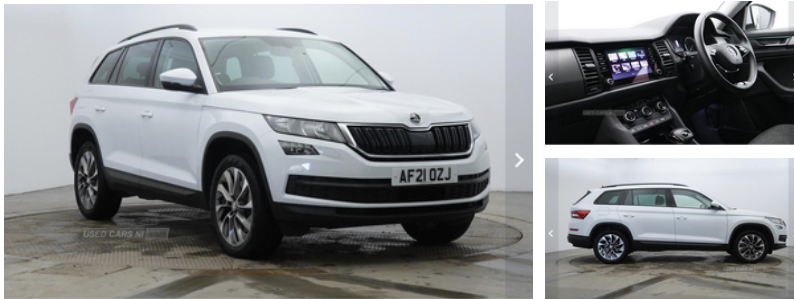

Skoda Kodiaq 2.0 TDI SE Drive 5dr DSG [7 Seat] | Mar 2021

£21,995

JUST ARRIVED MORE PICTURES TO FOLLOW

Vehicle Features

2 rails with 2 hooks including 4 hooks for net programme, 2x vertical Nets), 4 foldable roof handles with rear coat hooks, 4 lashing points on luggage floor, 12V socket in boot, 19" Aronia platinum alloy wheels with anti-theft wheel bolts, 60:40 foldable rear seat with sliding adjustment and backrest angle adjustment, Aero front windscreen wipers with intermittent function, Aero rear window wiper, Alarm with interior monitoring and tilt sensor with safe function, Auto dimming rear view mirror, Auto door release and activation of warning lights, Automatic activation of hazard warning lights, Black electric window control buttons, Black wheel arch surrounds, Bluetooth system, Body colour bumpers, Body colour door mirrors and handles, Bottle holders in door panel in the 1.5 litre front and 1 litre rear, Cargo storage compartments, Centre console with open storage box, Chrome interior door handles, Coat hooks on B pillar, Colour multifunction trip computer, Covered storage compartment on driver side, Cruise control, cup holder and 12V socket, cup holder and 12V socket, DAB Digital radio, Digital voice enhancement, Driver and passenger airbags, ECO Stop/start function, Electric adjustable heated door mirrors with integrated indicators, Electric front and rear windows, Electronic parking brake with hill hold control, Emergency rear braking signal, ESC (incl. ABS+MSR+ASR+EDS+HBA+DSR+RBS+MKB), Exterior temperature indicator, Fabric upholstery, Front and rear door armrest with black adductor trim, Front and rear height adjustable headrests, Front and rear three point safety belt on all seats, Front assist includes AEB city/urban, Front centre armrest with storage compartment, Front courtesy lights, Front fog lights, Front passenger airbag deactivation switch, Front side airbags, Fuel cut off safety device, Gear shift lever with chrome frame and black gloss insert, Grey headlining, Halogen headlights with

Miles:	56600
Fuel Type:	Diesel
Transmission:	Automatic
Colour:	White
Engine Size:	1968
Tax Band:	Petrol/Diesel (£190 p/a)
Body Style:	Sport utility vehicle
Insurance group:	18E
Reg:	AF21OZJ

Technical Specs

DIMENSIONS	
Length:	4697mm
Width:	1882mm
Height:	1659mm
Seats:	7
Luggage Capacity (Seats Up):	270L
Gross Weight:	2349KG
Max. Loading Weight:	702KG
PERFORMANCE & ECONOMY	
Fuel Consum. (Urban Cold):	51.4MPG
Fuel Consum. (Extra Urban):	67.3MPG
Fuel Consum. (Combined):	61.4MPG
Fuel Tank Capacity:	60L
Number Of Gears:	7 SPEED
Top Speed:	124MPH
Acceleration 0-100 km/h:	9.7s
Engine Power BHP:	147.5BHP