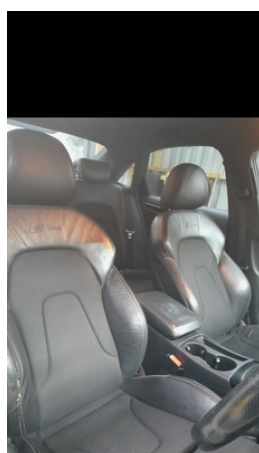

Audi A4 2.0 TDI 136 Black Edition 4dr [Start Stop] | Jan 2012

£3,995 O.N.O

Miles:	135242
Fuel Type:	Diesel
Transmission:	Manual
Colour:	White
Engine Size:	1968
CO2 Emission:	120
Tax Band:	C (£35 p/a)
Body Style:	Saloon
Insurance group:	23E
Reg:	SB61VSX

Vehicle Features

3 point rear seatbelts x3, 3 zone climate control, 12V socket in luggage compartment, ABS/EBD, Adaptive driver and front

passenger airbags, Aluminium door sill trims, Audi music interface, Auto boot lid opening, Auto dimming rear view mirror, Automatic headlights + automatic windscreen wipers, Bang + Olufsen advanced sound system, Black headlining, Black styling pack - A4/S4, Body colour bumpers, Body colour door handles, Body colour door mirrors, Chrome fog light surround, Chrome rolled exhaust, DAB digital radio module, Driver information centre with colour display in instrument panel, Electric front lumbar support with horizontal and vertical adjustment, Electric front windows, Electric heated door mirrors, Electric rear windows, Electromechanical parking brake, ESP, Exterior aluminium pack - A4, First aid kit, Front and rear headrests, Front centre armrest with 2 x 12v sockets, Front fog lights, Front seatbelt pretensioners + load limiters, Front side airbags, Front sport seats, Headlight range control, Headlight washer jets, Intelligent Key, Interior chrome pack - A4, Isofix child seat preparation for front passenger/outer rear seats inc passenger airbag deactivation, LED daytime running lights, Locking wheel bolts, Perforated leather gearknob, Piano black finish inlay, Reach + rake adjustable steering column, Rear armrest, Remote central locking, Service interval indicator, Servotronic PAS, S line exterior styling pack - A4 Saloon, S line sill plates, Space saver spare wheel, Split folding rear seats, Thatcham category 1 alarm + immobiliser, Tool kit, Traction control, Warning triangle, Xenon headlights