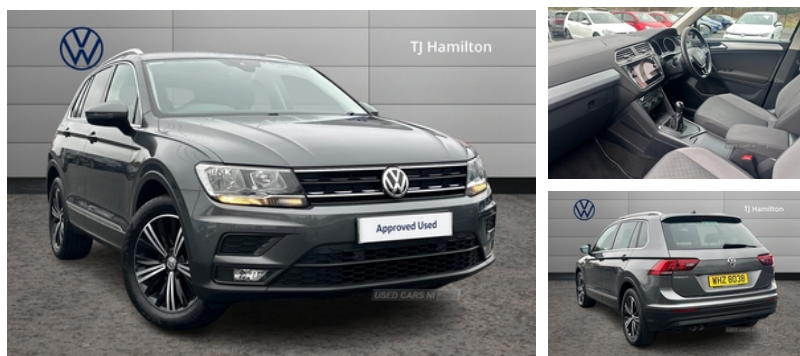

Volkswagen Tiguan 2.0 TDi 150 SE Nav 5dr | Mar 2019

£16,450

Exterior Features, Metallic paint, Exterior Features, Front and rear electric windows, Heated rear window, Rain sensor windscreen wipers, Rear windscreen washer and wiper with interval delay, Tinted windows (B pillar backwards), Windscreen wipers/ intermittent wipe + 4 position delay, Black door protector with chrome inserts, Body colour door handles, Body coloured bumpers, Chrome side window surrounds, Chrome trimmed radiator grille, Side door sills with chrome inserts, Silver roof rails, Automatic activation of hazard warning lights, Coming/leaving home lighting function, Dusk sensor + auto driving lights, Safety, ABS+EBD+Brake assist, DTC - Drag torque control, Electronic parking brake with auto hold, ESP with EDL + ASR, Front and rear brake disc, Front assist including city emergency braking, Front ventilated brake discs, Hill hold control, Adaptive cruise control, Distance control assist, Front assist, radar sensor controlled distance monitor, city emergency braking + predictive pedestrian protection, Lane assist, Speed limiter, Auto dimming interior mirror, Body colour door mirrors, Electric folding door mirrors, Electric heated + adjustable door mirrors, 3 rear 3 point seatbelts, Active bonnet, Active pedestrian safety system, Curtain airbags, Driver/Front Passenger airbags, Driver/Passenger whiplash optimised head restraints, Drivers knee airbag, First aid kit, Front side airbags, Head airbag system, Height adjustable front 3 point seatbelts + pretensioners, Passenger airbag deactivate switch, Pre crash system, Rear side airbags, Seatbelt warning lamp and buzzer, Two tone horn, Warning triangle, Interior Features, Front + rear carpet mats, 3 zone climate control, 12V Accessory socket in

Miles:	64734
Fuel Type:	Diesel
Transmission:	Manual
Colour:	Grey
Engine Size:	1968
CO2 Emission:	126
Tax Band:	Petrol/Diesel (£190 p/a)
Body Style:	Sport utility vehicle
Insurance group:	16E
Reg:	WHZ8038