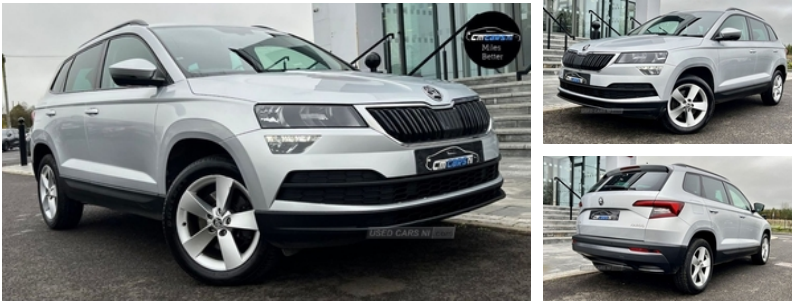

Skoda Karoq 1.6 TDI SE 5dr DSG | Mar 2018

**** 50 POINT INSPECTION, WARRANTY + FINANCE ****

£12,975

2018 SKODA KAROQ 1.6 TDI SE SUV Finished In: Silver **
Looking Car Finance? Own This Car From Only 9.9% APR ** Key
Features Included: > Parking Sensors - Rear > Headlights -
Automatic Activation > Privacy Glass > Air Conditioning -
Climate Control Dual Zone > Additional 4 Loudspeakers > Car Is
In Excellent Condition Throughout > Finance Rates From 9.9%
APR > Don't Hesitate, Give Us A Call Today As This Is Sure To
Sell

Miles:	82386
Fuel Type:	DIESEL
Transmission:	Automatic
Colour:	Silver
Engine Size:	1598
CO2 Emission:	117
Tax Band:	Petrol/Diesel (£190 p/a)
Body Style:	Sport utility vehicle
Insurance group:	10E
Reg:	GJ18TWW