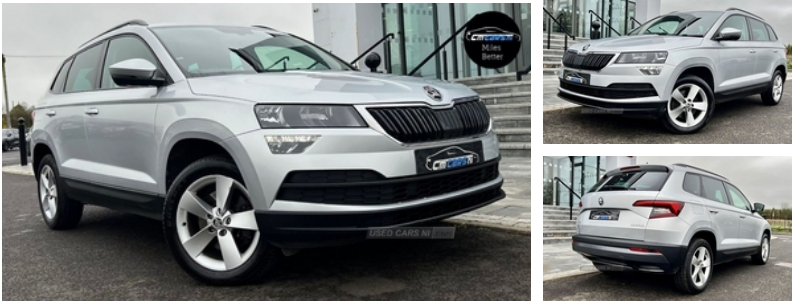

## Skoda Karoq 1.6 TDI SE 5dr DSG | Mar 2018

**\*\* 50 POINT INSPECTION, AUTOMATIC \*\***

# £11,975

2018 SKODA KAROQ 1.6 TDI SE SUV Finished In: Silver \*\*  
Looking Car Finance? Own This Car From Only 9.9% APR \*\* Key  
Features Included: > Parking Sensors - Rear > Headlights -  
Automatic Activation > Privacy Glass > Air Conditioning -  
Climate Control Dual Zone > Additional 4 Loudspeakers > Car Is  
In Excellent Condition Throughout > Finance Rates From 9.9%  
APR > Don't Hesitate, Give Us A Call Today As This Is Sure To  
Sell