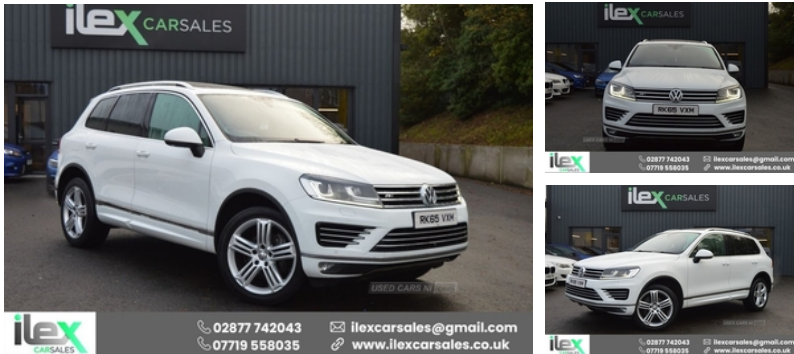

Volkswagen Touareg 3.0 V6 TDI BlueMotion Tech 262 R-Line 5dr Tip Auto | Sep 2015

£15,495

PAN ROOF HEATED BLACK LEATHER

2015 Volkswagen Touareg R line tech with a warranted 89k miles backed up with a comprehensive service history and finished in stunning unmarked pure white paint. The jeep comes loaded with spec including LED daytime running lights front fogs Bi xenon headlights privacy glass and full size pan roof. The interior spec is stunning with heated black leather DAB nav climate control air con cruise control leather MFSW park assist the list goes on. This is a simply stunning big jeep so just hit us up for full spec and more info on our flexible finance and warranty options with no payments for over 2 months on selected deals

Jeep is £15495

07719558035

02877742043

Vehicle Features

3 point front seatbelts with pre-tensioners, 3 rear head restraints, 4 lashing points to secure luggage, 12V socket in centre console, 12v socket in front centre armrest storage compartment, 12V socket in luggage compartment, 12V socket in rear centre console, ABS, Active rollover protection, Air vents in Matt chrome, Alarm with interior protection, Aluminium pedals, Anti-theft wheel bolts, Auto dimming rear view mirror, Auto electric opening/closing of tailgate, Automatic coming/leaving home lighting function, Automatic post collision braking, Bag hook in luggage compartment, Bi-Xenon headlights with dynamic corner lighting+automatic height adjustment+headlight washers + LED daytime running lights, Black rear diffuser, Black roof lining, Bluetooth Telephone

Miles:	89000
Fuel Type:	Diesel
Transmission:	Semi-Automatic
Colour:	White
Engine Size:	2967
CO2 Emission:	174
Tax Band:	H (£305 p/a)
Body Style:	Sport utility vehicle
Insurance group:	43E
Reg:	RK65VXM