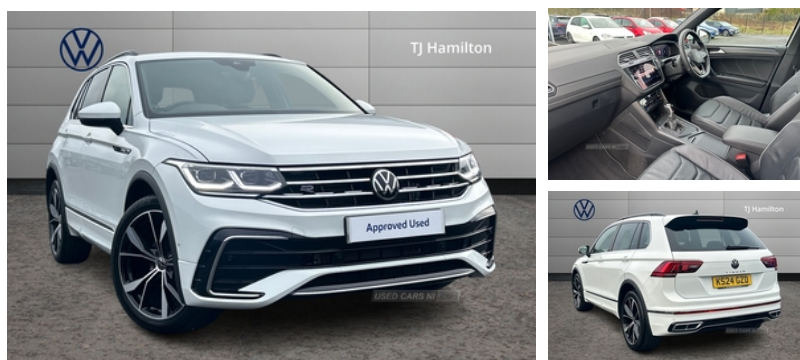

Volkswagen Tiguan 2.0 TDI R-Line Edition 5dr DSG | May 2024

£35,950

FULL LEATHER, DEPLOYABLE TOWBAR, 20" ALLOYS

Exterior Features, Special solid paint, Packs, Vienna leather pack [WL4] - Tiguan R-Line, Trim - Leather, Vienna leather pack R-Line - Titanium black, Wheels, 20" Misano black with diamond turned surface alloy wheels with Airstop tyres, Exterior Features, Front and rear electric windows, Heated rear window, Laminated safety glass windshield, heat and sound insulating, Privacy glass for rear side windows and rear window, Rain sensor, Rear windscreen washer and wiper with interval delay, Side and rear windows in heat insulating glass, Windscreen wipers/intermittent wipe + 4 position delay, Body colored bumpers in R-Line style, Body colored exterior mirror housings, Body colour door handles, Chrome moldings on the side windows, License plate carrier in front and rear, R Line body kit, R Line side sills, Rear exhaust tailpipe, Rear side wing doors, Rear spoiler in R style, Unique R Line badging, Automatic headlight control system, Coming/leaving home lighting function, Dynamic headlight range control, High level 3rd brake light, LED rear combination lamps, LED rear number plate lights, Poor weather light and cornering light, Rear fog lamp, Safety, Electronic parking brake with auto hold, Electronic Stability Control with driver steering recommendation, ABS, ASR, EDL, EDTC and trailer stabilization, Front assist with autonomous emergency braking (for Adaptive Cruise Control ACC up to 130 mph), Front disc brakes, Rear disc brakes, Adaptive cruise control ACC stop and go including speed limiter, Comfort drive travel assist, Driver alert system, Driver profile selection, Dynamic road sign display, Electromechanical speed sensitive power steering, Front and

Miles:	10059
Fuel Type:	Diesel
Transmission:	Semi Auto
Colour:	White
Engine Size:	1968
Tax Band:	Petrol/Diesel (£190 p/a)
Body Style:	Sport utility vehicle
Insurance group:	23E
Reg:	KS24GZD

Technical Specs