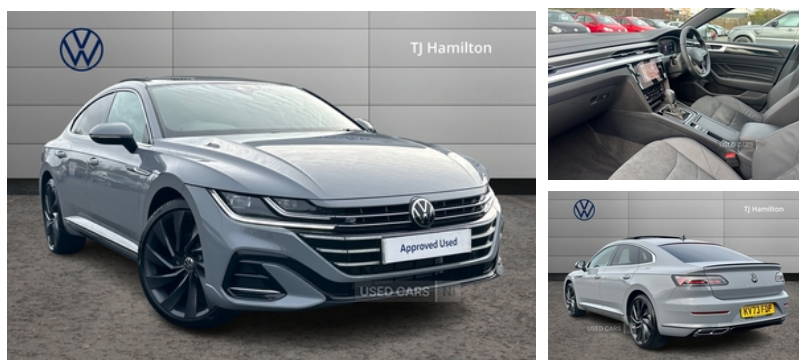

Volkswagen Arteon 2.0 TDI 200 R-Line 5dr DSG | Dec 2023

£37,995

DYNAMIC CHASSIS CONTROL, 20" ALLOYS, REAR CAMERA.

Exterior Features, Solid paint, Dynamic Chassis Control (DCC) - Adjustable dampers lowered by 15mm, Safety, Rear view camera, Wheels, 20" Rosario dark graphite matt alloy wheels with Airstop tyres + anti-theft wheel bolts, Exterior Features, Front and rear electric windows, Front windscreen washers and wipers with 4x interval delay, Heat insulating side and rear windows, Heated rear windscreen, Heated windscreen washer jets, Rain sensor, Rear tinted glass from B pillar backwards, approx 65% tinted, Rear wash/wipe, Body colour door handles, Body colour side skirt, Chrome plated radiator grille inserts and light switch surrounds, Chrome side window surrounds, External USB-C data socket with increased charging performance in front, Front and rear stainless steel door sill protection, Panoramic sunroof with tilting and sliding including integrated roller blind, R Line design body coloured bumpers, Rear boot spoiler, Rear side wing doors, Tailpipes behind rear bumper, Automatic headlights, Dynamic headlight range control, LED 3rd brake light, LED rear combination lamp with dynamic indicators, LED rear number plate lights, Rear fog lamp on one side and reversing lamp on both sides, Safety, ABS+EBD+Brake assist, Electronic parking brake, Electronic stability control (ESC) and Electromechanical brake booster, Front disc brakes, Hill start assist, Rear disc brakes, Adaptive cruise control (ACC) with speed limiter, front assist (reacting vehicles pedestrian and cyclists) and follow to stop, Camera for warning system, Driver alert system with fatigue detection, Driver profile selection including ECO function, Dynamic road sign display, Progressive steering, Travel assist -

Miles:	50
Fuel Type:	Diesel
Transmission:	Semi Auto
Colour:	Grey
Engine Size:	1968
Tax Band:	Petrol/Diesel (£190 p/a)
Body Style:	Saloon
Insurance group:	28E
Reg:	KV73FDP

Technical Specs

DIMENSIONS	
Length:	4866mm
Width:	1871mm
Height:	Not Availablemm
Seats:	5
Luggage Capacity (Seats Up):	575L
Gross Weight:	2180KG
Max. Loading Weight:	620KG

PERFORMANCE & ECONOMY	
Fuel Consum. (Combined):	51.4MPG
Fuel Tank Capacity:	66L
Number Of Gears:	7 SPEED
Top Speed:	147MPH
Acceleration 0-100 km/h:	7.9s
Engine Power BHP:	197.1BHP