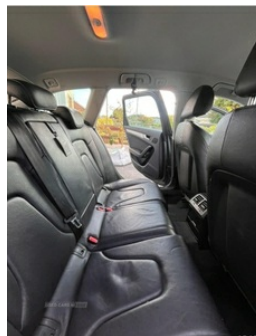

Audi A4 2.0 TDI Ultra 163 SE Technik 5dr | Oct 2014

£4,995

A4 AVANT 2.0 ULTRA

Great working car / running like new
Well serviced and maintained regularly.
Timing belt / water pump changed last October.
Mot'd to mid Jan
Full leather interior
6 speed manual diesel
Ultra version - low tax & great efficiency
Heated seats / electric mirrors / electric windows

Vehicle Features

3 point rear seatbelts x3, 3 zone climate control, 12V socket in luggage compartment, 17" 5 spoke alloy wheels, ABS/EBD, Acoustic windscreen, Adaptive driver and front passenger airbags, Aluminium door sill trims, Audi music interface, Auto dimming rear view mirror, Automatic headlights + automatic windscreen wipers, Aux input, Body colour bumpers, Body colour door handles, Body colour door mirrors, DAB digital radio module, Driver's seat height adjustment, Driver information centre with colour display in instrument panel, Electric front windows, Electric heated door mirrors, Electric rear windows, Electro-mechanical PAS, Electromechanical parking brake, ESP, Exterior aluminium pack - A4, First aid kit, Front and rear headrests, Front centre armrest with 12v socket, Front fog lights,

Miles:	105000
Fuel Type:	Diesel
Transmission:	Manual
Colour:	Grey
Engine Size:	1968
CO2 Emission:	114
Tax Band:	C (£35 p/a)
Body Style:	Estate
Reg:	NI64hno

Technical Specs

DIMENSIONS	
Length:	4699mm
Width:	1826mm
Height:	1436mm
Seats:	5
Luggage Capacity (Seats Up):	490L
Gross Weight:	2170KG
Max. Loading Weight:	570KG

PERFORMANCE & ECONOMY

Fuel Consum. (Urban Cold):	55.4MPG
Fuel Consum. (Extra Urban):	70.6MPG
Fuel Consum. (Combined):	64.2MPG
Fuel Tank Capacity:	63L
Number Of Gears:	6 SPEED
Top Speed:	134MPH
Acceleration 0-100 km/h:	8.6s
Engine Power BHP:	160.9BHP