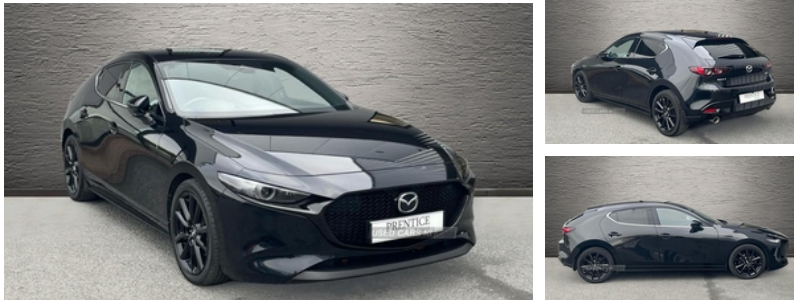

Mazda 3 2.0 Skyactiv X MHEV GT Sport 5dr
| May 2021

£15,495

18in Alloy Wheels - Black Metallic, 7in Colour TFT Display, 8.8in TFT Colour Centre Display, AM-FM-DAB Radio - Single CD-MP3 Featuring 12 Speaker Bose Surround Sound System, Apple CarPlay and Android Auto, Blind Spot Monitoring with Rear Cross Traffic Alert, Bumper - Front Body Coloured with Black Lower Bezel, Bumper - Rear Gloss Black Lower Moulding, Chrome Interior Trim Accents - Steering Wheel Centre Bezel - Surround Start-Stop and Glove Box Handle, Colour Active Driving Display - Colour Head-Up Display, DSC - Dynamic Stability Control, Daytime Running Lights, Door Mirrors - Electrically Adjustable-Heated-Auto Power-Folding, Door Mirrors with Auto Dimming Function, Door Trim - Vinyl Leather, Driver Attention Alert - DAA, Dual-Zone Climate Control Air Conditioning, Electronic Parking Brake with Auto-Disengage Function - Auto-Hold Function, Engine Start-Stop Button, Frameless Auto Dimming Rear View Mirror, Front Passenger Airbag Cut-Off Switch, Front Smart City Brake Support, Front and Rear Courtesy Lamps, G-Vectoring Control Plus - GVC Plus, Gear Shift - Leather-Wrapped, Glovebox with Light, Headlights - Adaptive LED, Headlights - Daytime Running Lights, Headlights - Dusk-Sensing Lights, Headlights - LED with Auto Headlight Levelling, High Beam Control, Integrated Bluetooth, Interior LED Lighting, Lane Keep Assist with Lane Departure Warning System, Luggage Compartment - Light, Mazda Radar Cruise Control, Parking Sensors - Front and Rear, Privacy Glass - Rear and Rear Side Windows, Rear Fog Light, Rear Roof Spoiler - Gloss Black, Rear Seats - Folding Centre Armrest Equipped with Two Cup Holders, Reversing Camera, Satellite Navigation System, Seatbelt Reminder Audible Warning - Driver-Passenger and Rear Seat, Seatbelts - Front - 3 Point - ELR x 2 with Pre-Tensioners, Seatbelts - Rear - 3-Point - ELR, Seats - 60-40 Split Folding Rear, Seats - Front Passenger Manual Slide - Recline and Height Adjustment, Signature LED Lights, Smart Keyless Entry, Sunvisors - Drivers and Passengers

Miles:	41565
Fuel Type:	Petrol
Transmission:	Manual
Colour:	Black
Engine Size:	1998
Tax Band:	Petrol/Diesel (£190 p/a)
Body Style:	Hatchback
Insurance group:	23E
Reg:	ISZ7078

Technical Specs

DIMENSIONS	
Length:	4460mm
Width:	1795mm
Height:	1435mm
Seats:	5
Luggage Capacity (Seats Up):	351L
Gross Weight:	1929KG
Max. Loading Weight:	518KG
PERFORMANCE & ECONOMY	
Fuel Consum. (Combined):	48.7MPG
Fuel Tank Capacity:	51L
Number Of Gears:	6 SPEED
Top Speed:	134MPH
Engine Power BHP:	177BHP