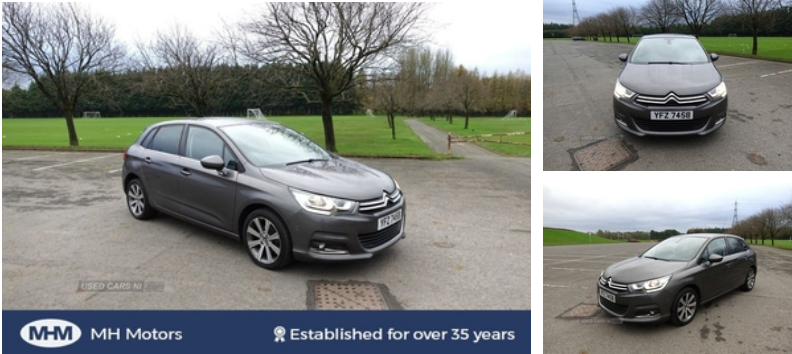

## Citroen C4 1.6 BlueHDi Flair 5dr | 2015

**VERY ECONOMICAL / LONG MOT / TWO KEYS / FINANCE AVAILABLE**

# £4,495

<b>Miles:</b>	81042
<b>Fuel Type:</b>	DIESEL
<b>Transmission:</b>	Manual
<b>Colour:</b>	Grey
<b>Engine Size:</b>	1560
<b>Tax Band:</b>	A (£0 p/a)
<b>Body Style:</b>	Hatchback
<b>Insurance group:</b>	20E
<b>Reg:</b>	YFZ7458

MH Motors presents this lovely CITROEN C4 1.6 BLUEHDI FLAIR - 5 Door Hatchback, Manual, Diesel, 2015, 81,042 Miles, Grey in colour, MOT-04-2025, Insurance Group: 20. A popular, economical 5 door diesel hatchback, it comes MOT'd until April 2025. It has factory alloys, power steering, electric windows and mirrors, remote central locking, air conditioning, remote radio controls, bluetooth, cruise control, AUX, rear head rests, rear parking sensors, front fogs, central arm rest, immaculate colour coded bodywork in Grey and pristine interior with leather steering wheel. Great MPG and free to road tax make this a sensible choice. Excellent driver, will not disappoint. Finance is available at MH Motors. Priced to sell at £4,495. Tel. 02890836946 or 07817595531. MH Motors has been established for over 35 years and is located in the industrial area of Mallusk Newtownabbey, only 7 miles from Belfast just off the main M2 Motorway. We have over 120 vehicles in stock offering a wide selection of vehicles, seldom will you find a more varied selection under one roof. Our flood lit forecourt and indoor inspection bay allow all weather viewing during the winter months. Finance options available in house. Please enquire before going to third party online finance brokers