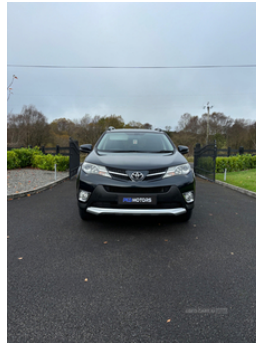

Toyota RAV4 2.0 D-4D Invincible 5dr 2WD | Jul 2015

£10,750

LOW MILEAGE

Miles:	70825
Fuel Type:	Diesel
Transmission:	Manual
Colour:	Grey
Engine Size:	1998
CO2 Emission:	128
Tax Band:	D (£160 p/a)
Body Style:	Sport utility vehicle
Insurance group:	27E
Reg:	HT15NVJ

Technical Specs

DIMENSIONS	
Length:	4570mm
Width:	1845mm
Height:	1660mm
Seats:	5
Luggage Capacity (Seats Up):	410L
Gross Weight:	2135KG
Max. Loading Weight:	600KG

PERFORMANCE & ECONOMY	
Fuel Consum. (Urban Cold):	49.6MPG
Fuel Consum. (Extra Urban):	64.2MPG
Fuel Consum. (Combined):	57.6MPG
Fuel Tank Capacity:	60L
Number Of Gears:	6 SPEED
Top Speed:	112MPH
Acceleration 0-100 km/h:	10.5s
Engine Power BHP:	122BHP

2015 RAV4 2.0 D-4D Invincible 2WD

Deep Titanium with only 70825miles and service history

Great spec jeep with:

- Keyless entry and start
- Heated Leather seats
- Cruise control
- Reversing camera
- Parking sensors
- 18" Diamond cut alloys
- Satnav
- Rear privacy glass
- Toyota side steps