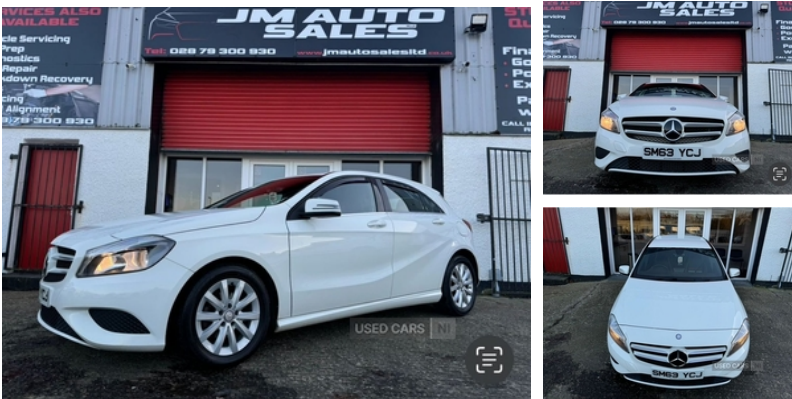

J&M Autosales Ltd Magherafelt 15 Station Rd Ind Estate Magherafelt, Magherafelt, BT45 5EY
Magherafelt: 02879300930

Mercedes-Benz A-Class A180 CDI BlueEFFICIENCY SE 5dr | Jan 2014

£7,295

Miles:	73680
Fuel Type:	DIESEL
Transmission:	Manual
Colour:	White
Engine Size:	1461
CO2 Emission:	98
Tax Band:	A (£0 p/a)
Body Style:	Hatchback
Insurance group:	15E
Reg:	SM63Y CJ

MERCEDES A-CLASS 1.5 A180d CDI SE 5d 109 BHP 2014 73680 MILES MOT 26 / 4 / 2025 MOT HISTORY 27k 32k 34k 45k 53k 59k 63k 67k 71k SERVICE HISTORY 21k 31k 36k 73k WARRANTY Cars are sold with 3 months warranty New Alloy's and Tyres (optional extra from £650) Car comes with standard wheels Finance available low rates Bad credit history we can help Car is hpi clear Fully valet Car is in excellent condition inside and out Website. Magherafelt 02879300930