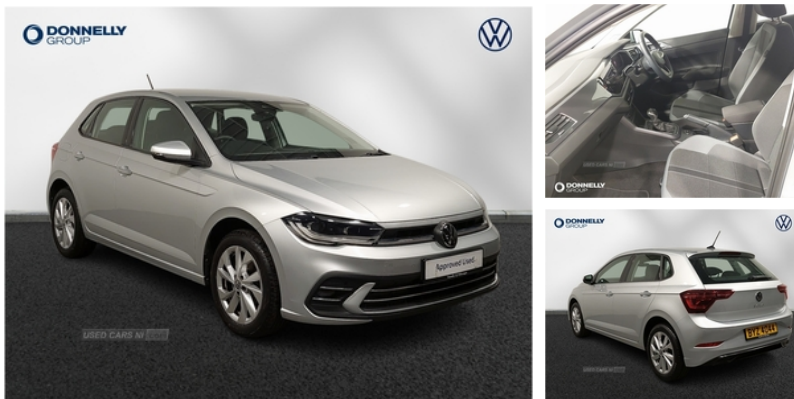

Volkswagen Polo 1.0 TSI Style 5dr | Mar 2022

£17,485

Volkswagen Polo 1.0 TSI Style 5dr

Vehicle Features

2 reading lights front and rear, 2 reading lights front and rear, 2 USB-C charging sockets on the center console in the rear, 2 USB-C charging sockets on the center console in the rear, 2 USB-C ports in the front, 2 USB-C ports in the front, 3 point height adj front seatbelts + pretensioners, 3 rear head restraints, 3x3 point rear seatbelts, 12V power socket in centre console, 60/40 split folding rear seat and rear seat bench not split, ABS, Adaptive cruise control without follow-to-stop and speed limiter, Air care climatronic air conditioning system with active combination filter and 2-zone temperature control, air vent surrounds and light switch surrounds, air vent surrounds and light switch surrounds, Alarm with interior protection, Ambient lighting, and front passenger seat) compatible with I-size, and front passenger seat) compatible with I-size, and towing protection, and towing protection, Anti-lock Braking System, Anti-theft alarm system with interior monitoring, Anti-theft alarm system with interior monitoring, Anti-theft wheel bolts, Automatic dimming interior rear view mirror, Automatic headlights, backup horn, backup horn, Bluetooth mobile phone interface, Body colour door handles, Body coloured bumpers and radiator grille with chrome trims, Ceramique headliner, Chrome applications on rotary light, Chrome applications on rotary light, Chrome plated radiator grille inserts, Chrome plated radiator grille inserts, DAB Digital radio, Deep iron gloss decorative inserts in dash and front door panels, Digital Cockpit Pro with 10.25" Display, Diversity antenna for FM reception, Door and side trim panel, Driver/passenger sunvisors with illuminated vanity mirrors, Driver alert system, Driver and front passenger airbag with front passenger airbag deactivation, Driver and front passenger seat height adjustment,