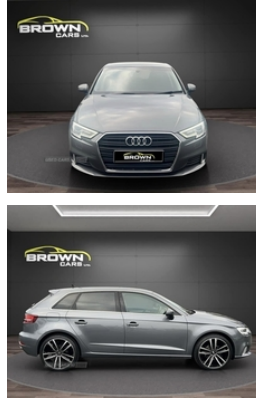

Audi A3 30 TDI 116 Sport 5dr | Dec 2018

*** FINANCE AVAILABLE ***

£11,995

****FINANCE AVAILABLE****

2018 AUDI A3 1.6 TDI 30 116 Sport 5dr.

Grey With leather Seat's

74,000 Miles

Trip Computer

Cruise Control

Parking Sensors

Sat Nav

Electric Windows

Rear Electric Windows

Climate Control

Front Fog Lights

Body Coloured Bumpers

Body Style: Hatchback

Insurance group: 18E

Reg: RE68XBR

Technical Specs

DIMENSIONS

Length: 4313mm

Width: 1785mm

Height: 1426mm