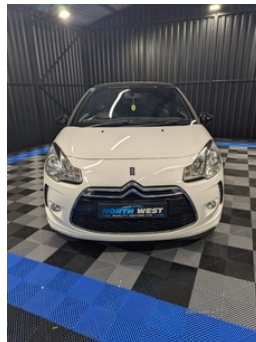

Yard 1 Knockroe Business Park, Strabane, BT82 9QR
 Martin: +447725163525 | Shaun: +447448005800

DS 3 1.6 BlueHDi DStyle Nav 3dr | Oct 2015

MINT CAR

£4,550

Citroen Ds3 1.6hdi D-style

own this Mint Ds3 for as little as £24 per week. To apply for a personal finance quote click link below. Just follow these 3 simple steps

Free road tax

Timing belt done

Service History

Mint condition inside and out

Car will come

Fully Serviced

Fully valeted

Full health check

Miles:	81000
Fuel Type:	Diesel
Transmission:	Manual
Colour:	White
Engine Size:	1560
CO2 Emission:	87
Tax Band:	A (£0 p/a)
Body Style:	Hatchback
Insurance group:	22D
Reg:	BG650FS

Technical Specs

DIMENSIONS

Length:	3948mm
Width:	1715mm
Height:	1483mm
Seats:	5
Luggage Capacity (Seats Up):	285L
Gross Weight:	1633KG
Max. Loading Weight:	548KG

PERFORMANCE & ECONOMY

Fuel Consum. (Urban Cold):	74.3MPG
Fuel Consum. (Extra Urban):	88.3MPG
Fuel Consum. (Combined):	83.1MPG
Fuel Tank Capacity:	48L
Number Of Gears:	5 SPEED
Top Speed:	117MPH
Acceleration 0-100 km/h:	10.8s
Engine Power BHP:	97.9BHP