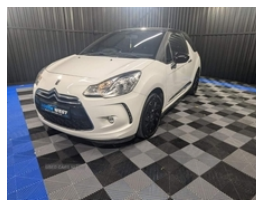

Yard 1 Knockroe Business Park, Strabane, BT82 9QR
 Martin: +447725163525 | Shaun: +447448005800

DS 3 1.6 BlueHDi DStyle Nav 3dr | Oct 2015

MINT CAR

£4,550

Citroen Ds3 1.6hdi D-style

own this Mint Ds3 for as little as £24 per week. To apply for a personal finance quote click link below. Just follow these 3 simple steps

Free road tax

Timing belt done

Service History

Mint condition inside and out

Car will come

Fully Serviced

Fully valeted

Full health check

Miles:	81000
Fuel Type:	Diesel
Transmission:	Manual
Colour:	White
Engine Size:	1560
CO2 Emission:	87
Tax Band:	A (£0 p/a)
Body Style:	Hatchback
Insurance group:	22D
Reg:	BG650FS

Technical Specs

DIMENSIONS

Length:	3948mm
Width:	1715mm
Height:	1483mm
Seats:	5
Luggage Capacity (Seats Up):	285L
Gross Weight:	1633KG
Max. Loading Weight:	548KG

PERFORMANCE & ECONOMY

Fuel Consum. (Urban Cold):	74.3MPG
Fuel Consum. (Extra Urban):	88.3MPG
Fuel Consum. (Combined):	83.1MPG
Fuel Tank Capacity:	48L
Number Of Gears:	5 SPEED
Top Speed:	117MPH
Acceleration 0-100 km/h:	10.8s
Engine Power BHP:	97.9BHP